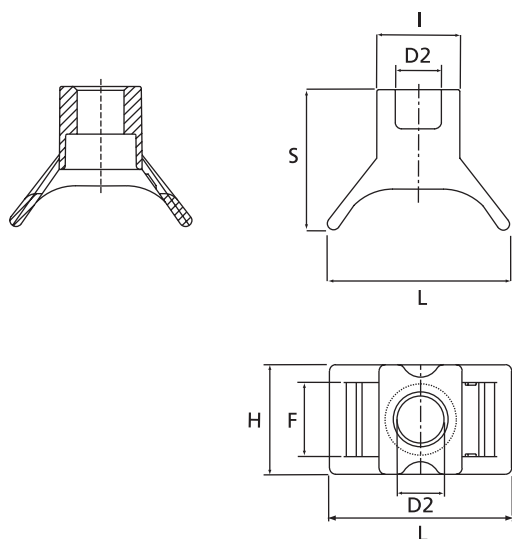

Heavy-duty installation ties

Accessories: wall plug

- Suitable for $\varnothing 8$ mm hole
- Simply drill hole and hammer the plug in

Technical Information

Material	Polyamide 11/12
Temperature range	-40°C to +80°C
Colour	Black
Flammability rating	UL 94 HB
Other properties	UV-resistant

Ordering Information

PRODUCT REF.	L [mm]	$\varnothing d1$ [mm]	S [mm]	H [mm]	I [mm]	F [mm]	f [mm]	QUANTITY [pieces]
CT-5359	43.1	9.6	13.2	16	6.3	9.5	2.4	100

Heavy-duty installation ties

Accessories: cradle

- Use 5 mm screw
- For ties up to 9 mm wide

Technical Information

Material	Polyamide 11/12
Temperature range	-40°C to +80°C
Colour	Black
Flammability rating	UL 94 HB
Other properties	UV-resistant

Ordering Information

PRODUCT REF.	L [mm]	I [mm]	S [mm]	H [mm]	F [mm]	D2 [mm]	QUANTITY [pieces]
CT-3401	22.9	10.5	17.6	13.8	9.4	5.9	100