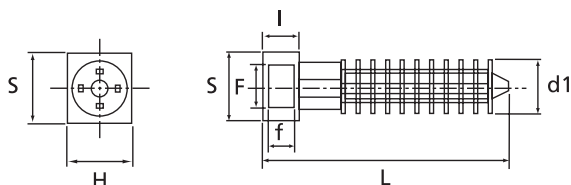

Heavy-duty installation ties

Accessories: wall plug

- Suitable for $\varnothing 8$ mm hole
- Simply drill hole and hammer the plug in

Technical Information

Material	Polyamide 11/12
Temperature range	-40°C to +80°C
Colour	Black
Flammability rating	UL 94 HB
Other properties	UV-resistant

Ordering Information

PRODUCT REF.	L [mm]	$\varnothing d1$ [mm]	S [mm]	H [mm]	I [mm]	F [mm]	f [mm]	QUANTITY [pieces]
CT-5359	43.1	9.6	13.2	16	6.3	9.5	2.4	100

Heavy-duty installation ties

Accessories: cradle

- Use 5 mm screw
- For ties up to 9 mm wide

Technical Information

Material	Polyamide 11/12
Temperature range	-40°C to +80°C
Colour	Black
Flammability rating	UL 94 HB
Other properties	UV-resistant

Ordering Information

PRODUCT REF.	L [mm]	I [mm]	S [mm]	H [mm]	F [mm]	D2 [mm]	QUANTITY [pieces]
CT-3401	22.9	10.5	17.6	13.8	9.4	5.9	100