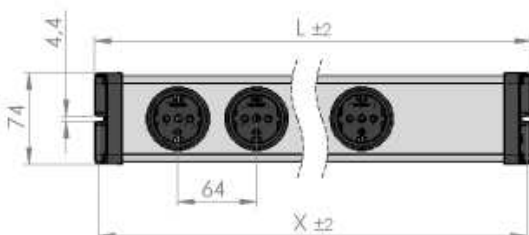

### Overvoltage Protection acoustic 5-fold plus

- ✓ Robust plastic, grey
- ✓ Built-in Schuko plug sockets (90° rotated), round
- ✓ Space of sockets: 64 mm
- ✓ Available with 1,5 m power cord and angle plug as standard product;  
Optional: also available with 3 m and 5 m power cable
- ✓ Acoustic fault message
- ✓ Increased safety due to integrated child protection
- ✓ End caps: mounting possible

#### Technical Data

- Voltage  $a_c U_c$ : 230 V~
- Rated current (-Power) 16 A (3600 W)
- Max. continuous operation voltage  $a_c U_c$ : 255 V~
- $U_{oc}$ : 5000 V
- Protection level  $U_p$ : L-N < 1,0kV  
L/N-PE < 1,5kV
- $I_{max}$  (8/20) 6,5 kA
- Fuse: T6,3AH/250 V
- SPD according to EN 61643-11 Typ3
- Angle plug with earthing contact
- 2-pole, illuminated switch
- Consumption: < 0,5 W

Dimensions: 462 x 74 x 47 mm (L x W x H)  
Fixing dimension X: 454 mm  
EAN: 4012096024118  
Packaging unit: 25  
Article no.: 0206x00052301

**VARIO<sup>®</sup>**  
**LINEA**

Subject to technical changes.  
Special designs on request.  
Review Date: 04/2013