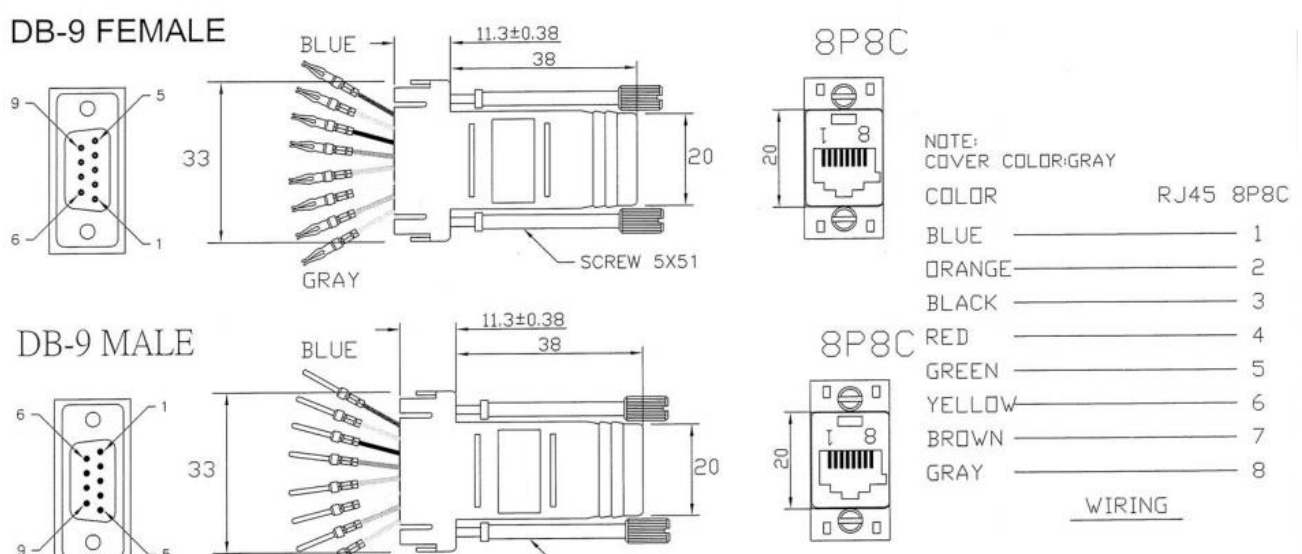

Datasheet

RJ45 to 9 way D skt

RS Stock number [625-6243](#)

Dimensions: (mm)

Specifications

- Housing: ABS Resin UL94V-2
- Colour: Beige
- Contacts: Phosphor Bronze
- Contact Plating: Gold over Nickel