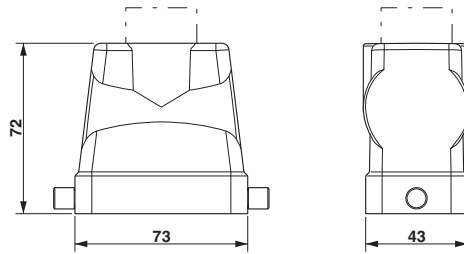

Technical data

Dimensions

Height	72 mm
Width	43 mm
Length	73 mm

Ambient conditions

Degree of protection of housing (IP)	IP65
Ambient temperature (operation)	-40 °C ... 125 °C

General

Note	For contact inserts HC-B10, BB18, DD42, M, K8/24
Type	B10
Housing type	Sleeve housing
Locking type	for single locking latch
No. of cable outlets	1
Cable exit	Straight
Screw connection	none
Type of the screw connection	1x M25
Housing material	Aluminum die-cast

Metal screw connection with cable bend protection and strain relief, thread length: 7 mm, cable sealing area: 10 - 19 mm, clamping area: 14 - 21 mm, SW 30, screw connection: M25

Plug for cable screw gland

Filler plugs - HC-M-BS-M25 - 1645859

Filler plug, metal, size: M25

Reducing adapter

Reducing adapter - REDUC-M-KV-M25/M20 - 1647624

Step-down adapter, M25 to M20, including O-ring

Drawings

Housing - HC-B 10-TFL-H-O1STM25G - 1460054

Dimensioned drawing

Dimensional drawing