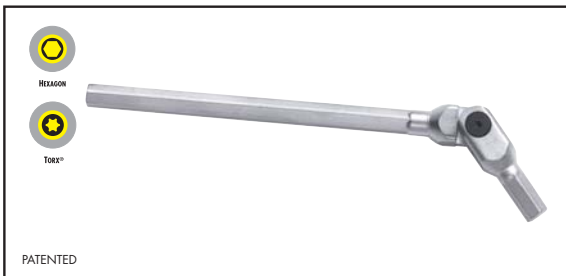

82401 - 5 Pc. SAE Flexible Hex Key Set

Item No.	Description	
45053C	3/16"	Satin Chrome Finish Flexible Hex Key
45054C	7/32"	Satin Chrome Finish Flexible Hex Key
45055C	1/4"	Satin Chrome Finish Flexible Hex Key
45056C	5/16"	Satin Chrome Finish Flexible Hex Key
45057C	3/8"	Satin Chrome Finish Flexible Hex Key

82411 - 6 Pc. METRIC Flexible Hex Key Set

Item No.	Description	
45090C	3 mm	Satin Chrome Finish Flexible Hex Key
45091C	4 mm	Satin Chrome Finish Flexible Hex Key
45092C	5 mm	Satin Chrome Finish Flexible Hex Key
45093C	6 mm	Satin Chrome Finish Flexible Hex Key
45094C	8 mm	Satin Chrome Finish Flexible Hex Key
45095C	10 mm	Satin Chrome Finish Flexible Hex Key

82421 - 6 Pc. TORX® Flexible Key Set

Item No.	Description	
45080C	T-25	Satin Chrome Finish Flexible Torx Key
45081C	T-27	Satin Chrome Finish Flexible Torx Key
45082C	T-30	Satin Chrome Finish Flexible Torx Key
45085C	T-40	Satin Chrome Finish Flexible Torx Key
45087C	T-45	Satin Chrome Finish Flexible Torx Key
45089C	T-50	Satin Chrome Finish Flexible Torx Key