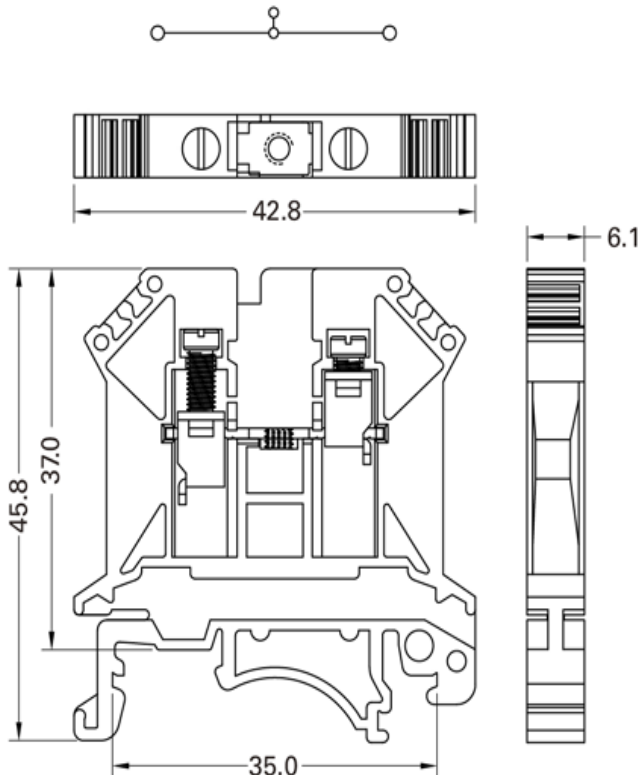

# Din Rail mini Terminal Blocks, 4sq.mm

Screw Clamp mini Terminal Blocks, 30A, 600V, 22-10 AWG, 0.5-4 sq.mm, Grey  
878-7525

Dimensions in mm

**Product Specifications:**

Specifications	4mm <sup>2</sup>
<b>Technical Date</b>	<b>Rated voltage / Rated current / Wire size</b>
UL	600V / 30A / AWG 22-10
CSA	600V / 30A / AWG 22-10
IEC	800V / 32A / 0.5-4mm <sup>2</sup>
Insulating impulse voltage withstand/pollution degree	8KV / 3
Torque (in -lbs)	10
Clamping Screw (M)	M3
Insulation stripping length (mm)	8~10 mm
Net weight per piece	7.2 g
Material / Available Color (Standard Color: Beige)	 Red   Orange   Beige   Blue   Grey   White   Black
<b>Rail Dimensions</b>	<b>T / W / H (mm)</b>
For TS35x7.5 	6.1 x 42.5 x 47
For TS35x15 	6.1 x 42.5 x 54.5
<b>Accessories</b>	<b>Cat. No.</b>
End Bracket 	8787553
	8787556
End plate 	8787544
Cross 	8787581