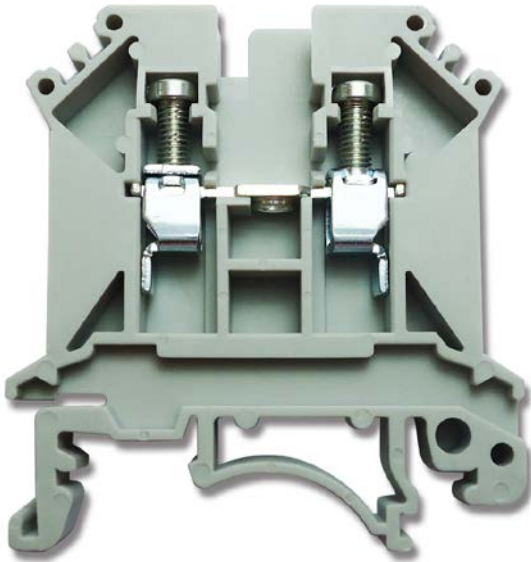

# Din Rail mini Terminal Blocks, 4sq.mm

Screw Clamp mini Terminal Blocks, 30A, 600V, 22-10 AWG, 0.5-4 sq.mm, Grey  
878-7525

Dimensions in mm

**Product Specifications:**

Specifications	4mm <sup>2</sup>
<b>Technical Date</b>	<b>Rated voltage / Rated current / Wire size</b>
UL	600V / 30A / AWG 22-10
CSA	600V / 30A / AWG 22-10
IEC	800V / 32A / 0.5-4mm <sup>2</sup>
Insulating impulse voltage withstand/pollution degree	8KV / 3
Torque (in -lbs)	10
Clamping Screw (M)	M3
Insulation stripping length (mm)	8~10 mm
Net weight per piece	7.2 g
Material / Available Color (Standard Color: Beige)	 Red   Orange   Beige   Blue   Grey   White   Black
<b>Rail Dimensions</b>	<b>T / W / H (mm)</b>
For TS35x7.5 	6.1 x 42.5 x 47
For TS35x15 	6.1 x 42.5 x 54.5
<b>Accessories</b>	<b>Cat. No.</b>
End Bracket 	8787553
	8787556
End plate 	8787544
Cross 	8787581