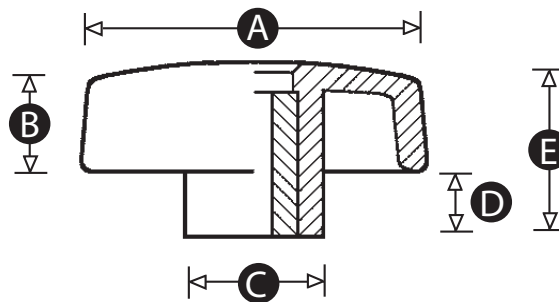

DataSheet

Through Thread Wing Knob

Material

High impact resistant thermoplastic

Standard colour

Black

Finish

Matt

Female insert material

Brass

Part No.	A	B	C	D	E	Thread size
169345	40	12	15	8	20	M6
169367	50	15	15	9	24	M8
169373	60	18	19	12	30	M10