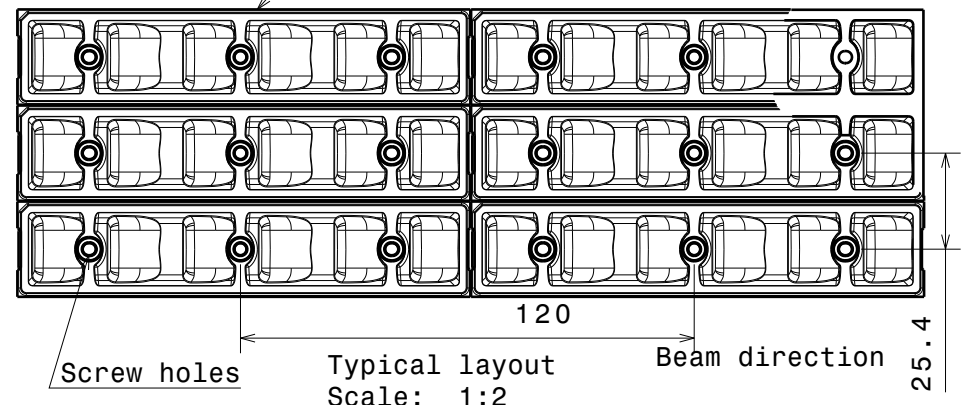

D C B A

4

4

LED in the center of the optic

Bottom view

Front view

3

3

Note, Ledil Oy won't provide tape or sealing plates for this product.

Layout fully compatible with individual Strada-series lenses

2

2

Materials:
Lens PMMA

Tolerances for dimensions:
0-20mm tolerance value $\pm 0.1\text{mm}$
21-45mm tolerance value $\pm 0.2\text{mm}$
46-90mm tolerance value $\pm 0.3\text{mm}$
91-100mm tolerance value $\pm 0.4\text{mm}$
101-mm tolerance value $\pm 0.5\text{mm}$