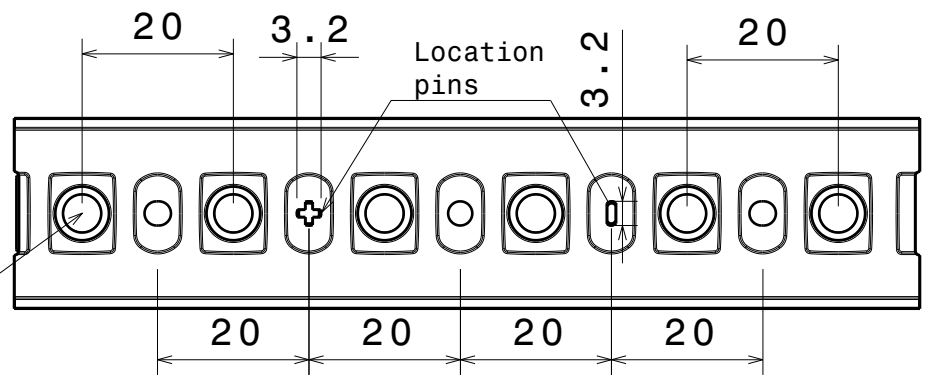

D C B A

4

4

LED in the center of the optic

Bottom view

Front view

3

3

Typical layout
Scale: 1:2

This drawing is our property. It can't be reproduced or communicated without our written agreement.

Ledil Oy
Salorankatu 10
FIN-24100 SALO
Finland

1

1

DRAWN BY pv		DATE 1.11.2012		DRAWING TITLE Datasheet Strada-T-6x1-DNW Lens			
CHECKED BY jl		DATE 1.11.2012		SIZE A4	DRAWING NUMBER C11918		REV 6
DESIGNED BY hh		DATE 02.12.2010		SCALE 2:1	WEIGHT (g)	SHEET 1/1	