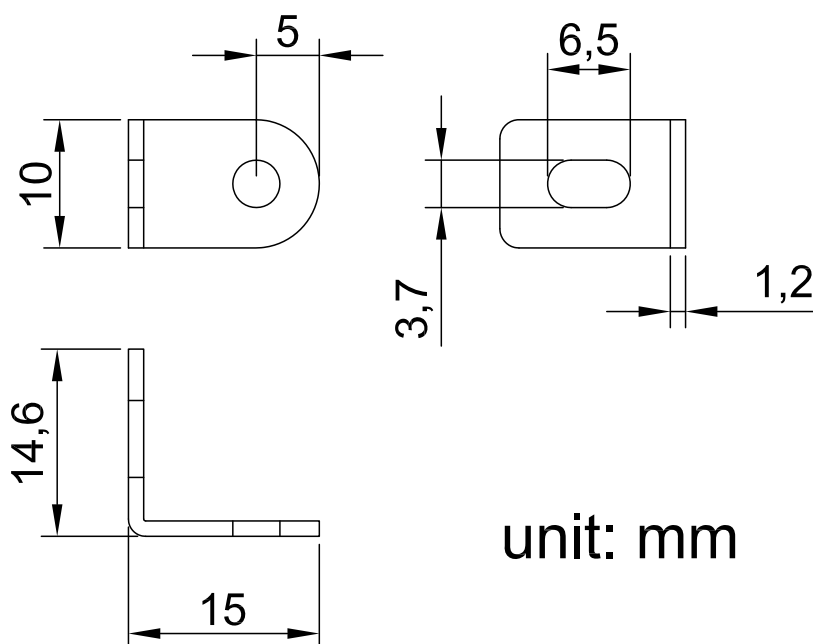

ENGLISH

Datasheet

Stock No: 427-991

RS Pro 15 x 15mm 2 Hole Steel Angle Bracket

Product Details

90° with slots

Zinc plated mild steel

3.7mm fixing holes

Angle

Specifications:

Length	15 x 15mm
Width	10mm
Thickness	1.2mm
Number of Holes	2
Material	Steel
Finish	Zinc
Slotted	Yes
Length A	15mm
Length B	15mm

unit: mm