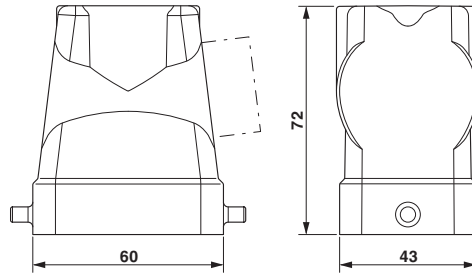

Housing - HC-B 6-TFL-H-O1PG29S - 1460024

Dimensioned drawing

Dimensional drawing

Phoenix Contact 2015 © - all rights reserved
<http://www.phoenixcontact.com>