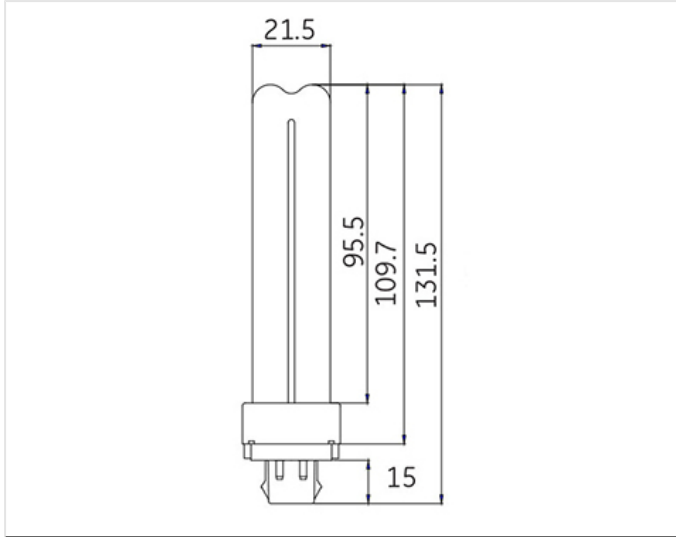

Technical drawing