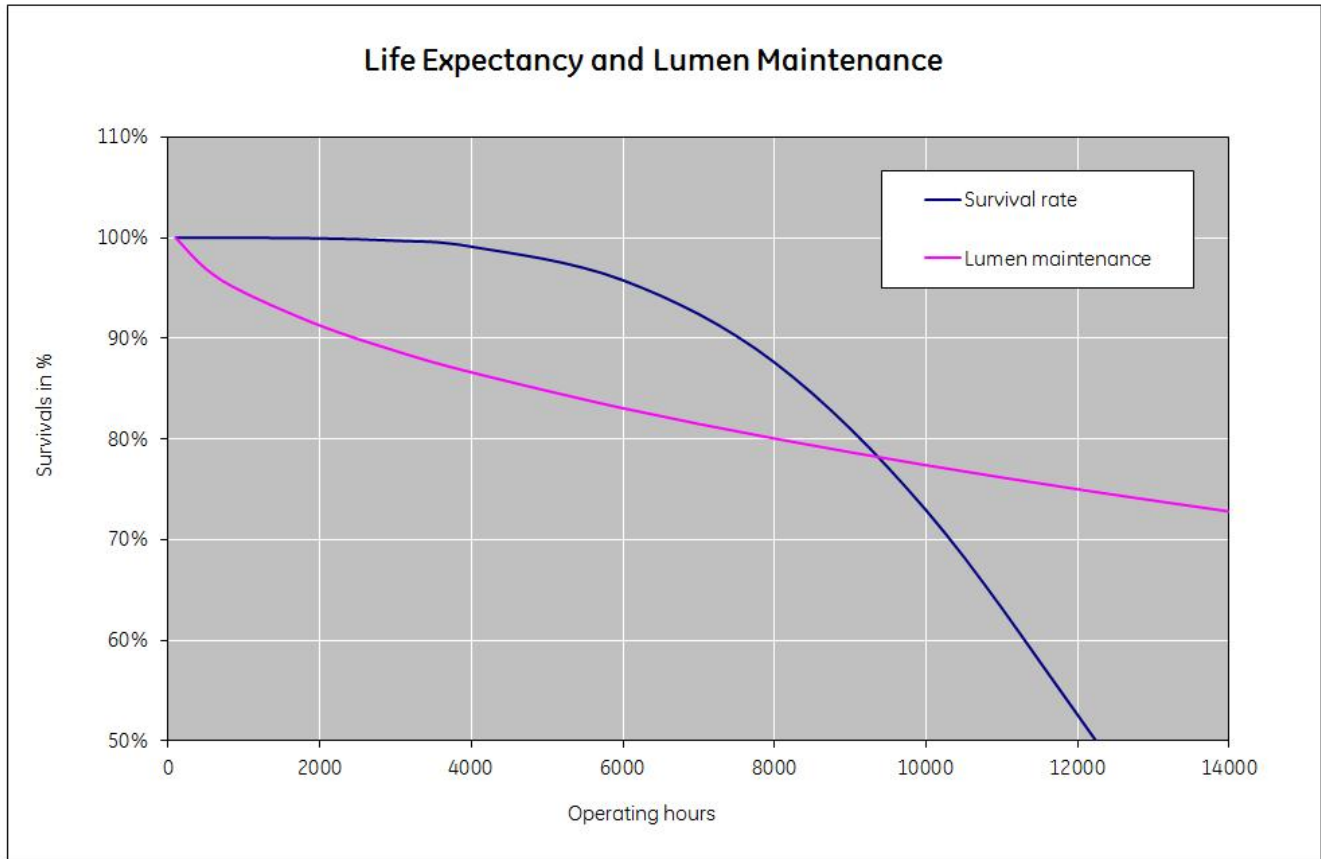

Survival Data

Downloads & Links

[Go to the catalog site (HTTP)](#)

[Product family datasheet (PDF)](#)

[CFL Non-Integrated Spectrum Catalogue (PDF)](#)

[LongLast™ Biax™ D and D/E Data sheet (PDF)](#)

[Lighting design tools & calculators (HTTP)](#)

[Disposing and Cleaning of CFL Lamps (HTTP)](#)