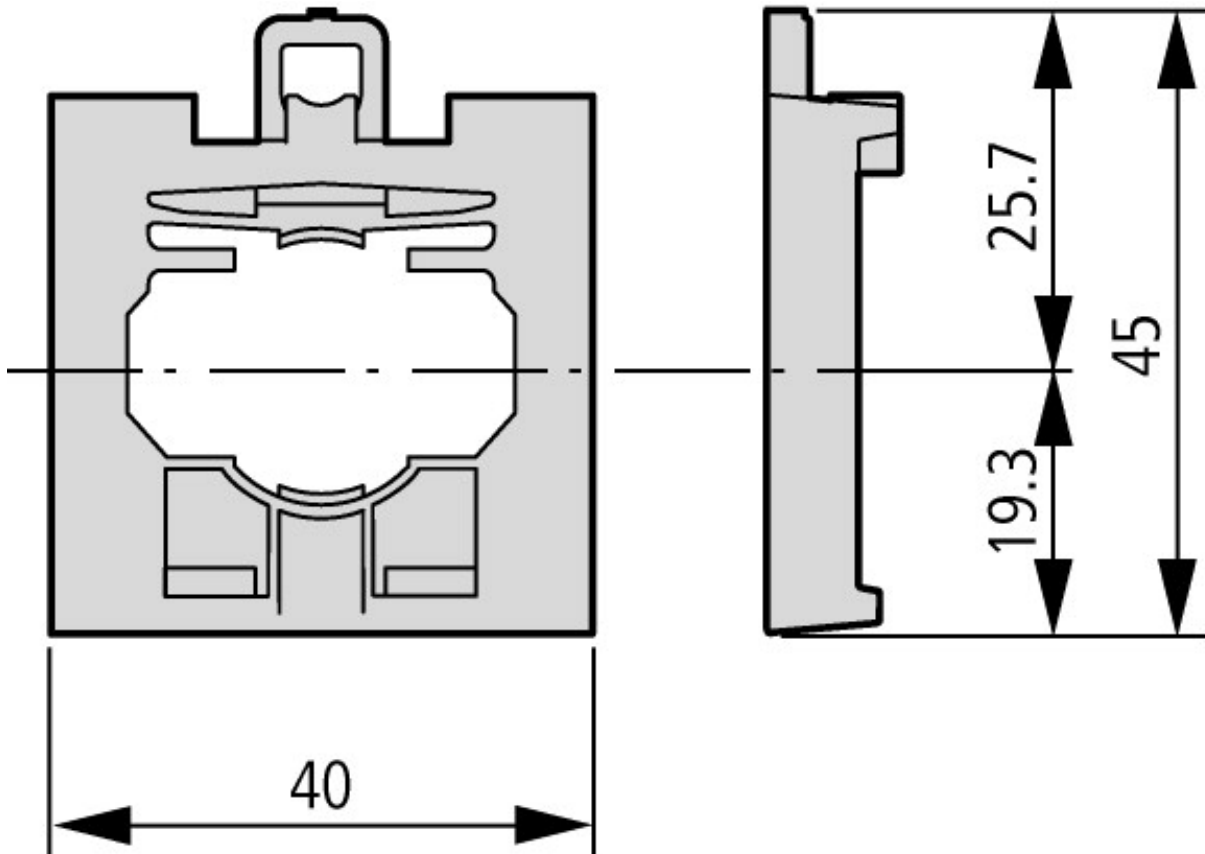

4-way adapter

Part no. M22-SWD-A4

Article no. 116016

Powering Business Worldwide™

Delivery programme

Product range			SWD RMQ connections				
Basic function			Fixing adapters				
Subrange			Accessories RMQ				
Accessories			Fixing adapters				
Fixing			Front fixing				
Description			for 2 function elements M22-SWD-K22... for use with M22-WR4, -WRJ4, -D4 in conjunction with M22-(SWD)-K				
For use with			M22-SWD-K22... M22-WR4 M22-WRJ4 M22-WRD4				
Configuration			<table border="1" style="display: inline-table;"> <tr> <td>1</td> <td>4</td> <td>2</td> <td>3</td> </tr> </table>	1	4	2	3
1	4	2	3				
Connection to SmartWire-DT			yes				

Fixing adapters
Fixing adapter (front mount) for 3-contacts-/LED elements

Additional product information (links)

IL04716004Z (AWA1160-2511) SmartWire-DT: RMQ-Titan	
IL04716004Z (AWA1160-2511) SmartWire-DT: RMQ-Titan	ftp://ftp.moeller.net/DOCUMENTATION/AWA_INSTRUCTIONS/IL04716004Z2010_10.pdf
MN05006002Z-EN (AWB2723-1617) SmartWire-DT, The System	
MN05006002Z-DE (AWB2723-1617) SmartWire-DT, Das System - Deutsch	ftp://ftp.moeller.net/DOCUMENTATION/AWB_MANUALS/MN05006002Z_DE.pdf
MN05006002Z-EN (AWB2723-1617) SmartWire-DT, The System - English	ftp://ftp.moeller.net/DOCUMENTATION/AWB_MANUALS/MN05006002Z_EN.pdf
MN05006002Z-IT (AWB2723-1617) SmartWire-Darwin, Il sistema - italiano	ftp://ftp.moeller.net/DOCUMENTATION/AWB_MANUALS/MN05006002Z_IT.pdf