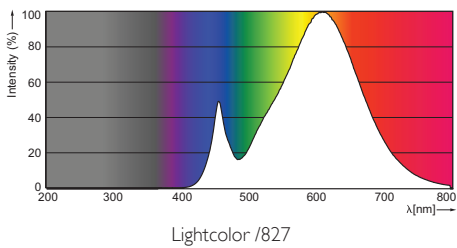

Product data

• General Characteristics

Cap-Base	E27
Bulb	P48
Bulb Finish	Clear
Rated Lifetime (hours)	20000 hr
Nominal Lifetime hours	20000 hr

• Light Technical Characteristics

Color Code	827
Color Designation (text)	Warm White
Correlated Color Temperature	2700 K
Luminous Flux	470 Lm
Color rendering index	80
Luminous Efficacy Lamp	78.33 Lm/W
Color Temperature	2700 K [CCT 2700K]
Rated Luminous Flux	470 Lm
LLMF - end nominal lifetime	70 %
Colour consistency	6 steps

PHILIPS

MASTER LEDluster

Bar code on
outerbox - EAN3
Logistic code(s) -
12NC

8718291741893
929000272102

Net weight per piece 0.068 kg

Dimensional drawing

E27

MASTER LEDluster D 6-40W E27 827 P48 CL

Product	C (Norm)	D (Norm)
LED D 6-40W E27 827 P48 CL	91	48

Photometric data

© 2014 Koninklijke Philips N.V. (Royal Philips)
All rights reserved.

Specifications are subject to change without notice. Trademarks are the property of Koninklijke Philips N.V. (Royal Philips) or their respective owners.