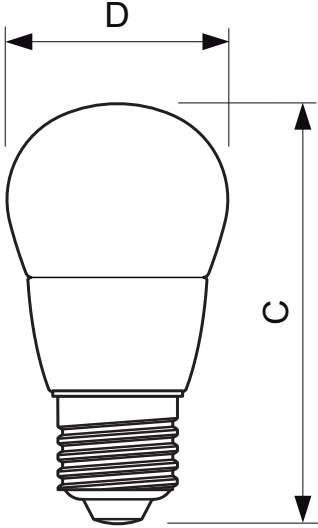

• Product Dimensions

Overall Length C	91 mm
Diameter D	48 mm

• Product Data

Order code	929000272102
Full product code	929000272102
Full product name	MASTER LEDluster D 6-40W E27 827 P48 CL
Order product name	MAS LEDluster D 6-40W E27 827 P48 CL
Pieces per pack	1
Packing configuration	10
Packs per outerbox	10
Bar code on pack - EAN1	8718291741886

PHILIPS

MASTER LEDluster

Bar code on
outerbox - EAN3
Logistic code(s) -
12NC

8718291741893
929000272102

Net weight per piece 0.068 kg

Dimensional drawing

E27

MASTER LEDluster D 6-40W E27 827 P48 CL

Product	C (Norm)	D (Norm)
LED D 6-40W E27 827 P48 CL	91	48

Photometric data

© 2014 Koninklijke Philips N.V. (Royal Philips)
All rights reserved.

Specifications are subject to change without notice. Trademarks are the property of Koninklijke Philips N.V. (Royal Philips) or their respective owners.