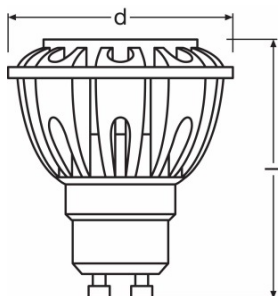

### Light technical data

Beam angle	36.00 °
Warm-up time (60 %)	< 2.00 s
Starting time	< 0.3 s
Nominal beam angle	36.00 °
Rated beam angle (half peak value)	36.00 °

## Dimensions & weight

<b>Overall length</b>	58.0 mm
<b>Diameter</b>	50.0 mm
<b>Outer bulb</b>	PAR51
<b>Length</b>	58.0 mm
<b>Maximum diameter</b>	50.0 mm