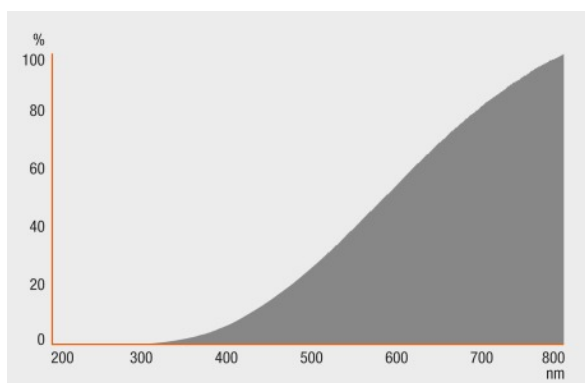

Light technical data

Starting time	0.0 s
Warm-up time (60 %)	0.00 s

Dimensions & weight

Product line drawing

Diameter	45.0 mm
Overall length	74.0 mm
Length	74.0 mm

Product datasheet

Light center length (LCL)	60.0 mm
Outer bulb	P45

Colors & materials

Lamp mercury content	0.0 mg
Mercury-free	Yes

Lifespan

Nominal lamp life time	2000 h
Rated lamp life time	2000 h
Number of switching cycles	50000 ¹⁾

¹⁾ At 1 min on / 3 min off

Additional product data