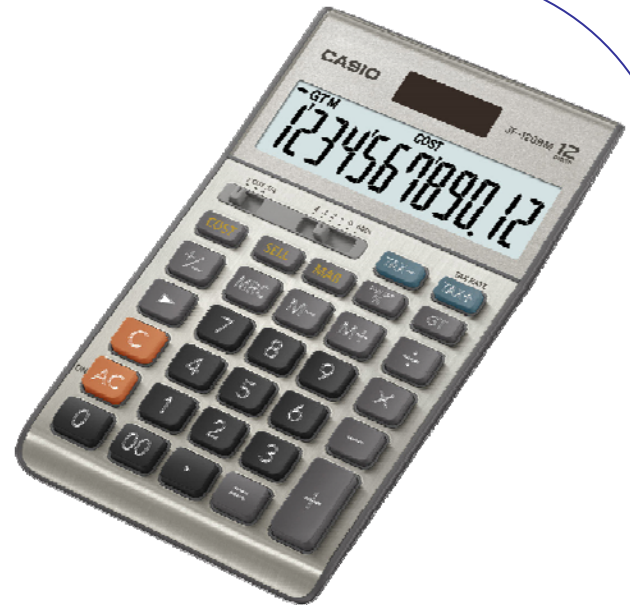

# JF-120BM

## General Data

- 12-Digits BIG LC-Display
- Two Way Power
- Dimensions (H x B x T): 2,5 × 10,7 × 17,8 cm
- Metal Cover
- Rubber Feet
- Plastic Keys
- Key Rollover
- Weight: ca. 150 g
- Battery: 1 x LR44
- **EAN-Code: 4971850090526**
- Predecessor: JF-120MS  
EAN-Code: 4971850178408

## Functions

- Percentage Calculation incl. Profit Margin
- Profit Calculation (Cost, Sell, Margin)
- TAX-Calculation
- 3-Key Memory
- 3 Digit Comma Markers
- Function Command Indicator
- Key for changing plus/minus sign
- Grand Total-Memory
- Rounding selector (0,1,2,3,4,ADD<sub>2</sub>)
- Automatic rounding-off F, CUT, 5/4
- Back Space Key 
- Double Zero Key