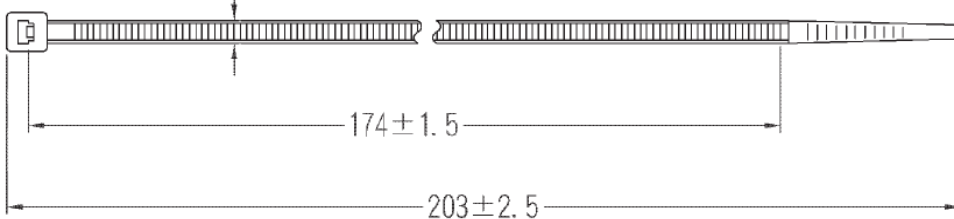

Professionally approved products.

Datasheet

RS, Non-Releasable Yellow Nylon 66 Cable Tie, 203mmx3.6 mm

RS Stock number 404-540

RS NO. 404534 / 404544 / 404550 / 404538
404540

1.4 ± 0.25

3.6 ± 0.3

Dimensions – mm