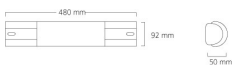

Elite shaverlight (with push plate and shaver socket)

ELITE WHITE 11W LYNX-S PUSH PLATE+SHAVER

0053400

CRI (Ra)	80
Distribution type	Symmetric
Light colour	Warm white
Adjustable chromaticity	N

Electrical data

Control gear mounting	Integral
Control gear type	Conventional
Electrical protection	Class II
Energy efficiency level	A
kWh per 1000 hours burning time	14
Mains voltage (V)	100-240V~

Physical data

Colour	White
Diffuser finish	Opal
Nominal Product Height (mm)	92
IP rating	IP21
Nominal Product Length (mm)	480
Weight (kg)	1.292
Nominal Product Width (mm)	50

Packaging

Product EAN number	5410288534008
Packaging single height (cm)	52.9
Packaging single length (cm)	5.3
Single packaging type	Carton
Packaging single width (cm)	12.3
Units per outer package	1
Packaging outer height (cm)	5.3
Packaging outer length (cm)	52.9
Packaging outer width (cm)	12.3

TECHNICAL DRAWINGS