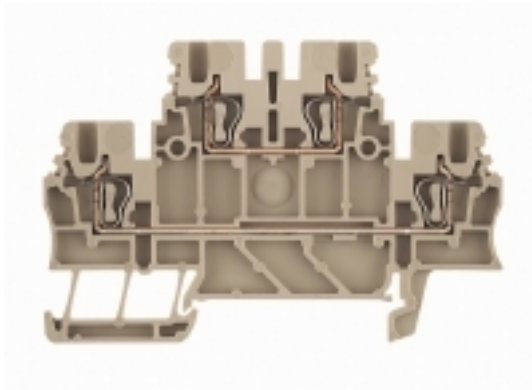

**Z-series  
ZDK 1.5**

**Weidmüller Interface GmbH & Co. KG**  
 Klingenbergstraße 16  
 D-32758 Detmold  
 Germany  
 Fon: +49 5231 14-0  
 Fax: +49 5231 14-292083  
 www.weidmueller.com

Terminal blocks in tension clamp system and the Z Series are specially customised to the customers' requirements. Less space, spacious labelling area, integrated test point, cross-connection functionality within the Z Series and another family of terminals by Weidmüller. Z-Series terminals have a large clamping range and one or two cross-connection slots. Plug-in standard cross-connections enable potentials to be distributed over any number of terminals.

**General ordering data**

|            |  |
|------------|--|
| Type       | ZDK 1.5  |
| Order No.  | <a href="#">1791100000</a>   |
| Version    | Z-series, Feed-through terminal, Double-tier terminal, Rated cross-section: 1.5 mm <sup>2</sup> , Tension clamp connection, Wemid, Dark Beige, Direct mounting |
| GTIN (EAN) | 4032248239078  |
| Qty.       | 100 pc(s).   |

### Additional technical data

|                             |         |                     |  |
|-----------------------------|---------|---------------------|--|
| Explosion-tested version    | No      | Installation advice | Direct mounting  |
| Number of similar terminals | 1       | Open sides          | right  |
| Type of mounting            | Snap-on | Version             | Tension-clamp connection, for plug-in cross-connector, One end without connector |