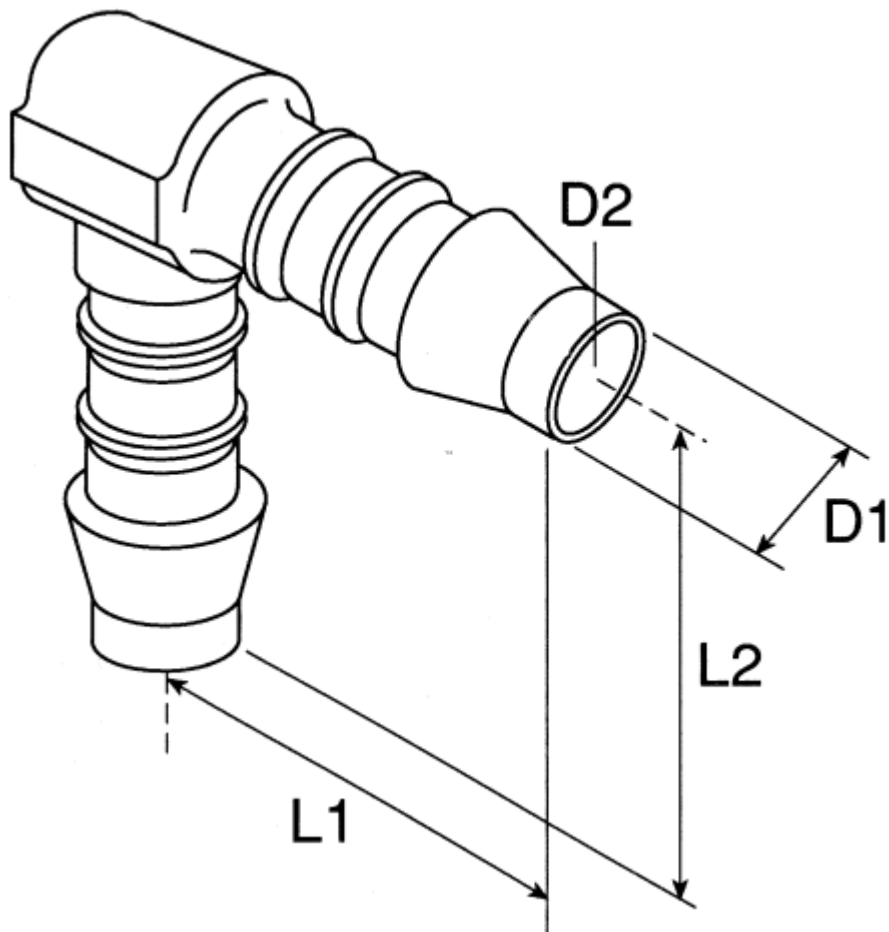

Datasheet

Stock No: 419-7243

Product Details

Elbow Connector

Push-on Connectors

Acetal Resin, non toxic, tough, lightweight, good impact and wear resistance

Deep moulded ribs, use hose clips for high pressure, positive sealing

Specifications:

Hose Inner Diameter	16mm
Coupling Connector Type	Elbow Coupler
Body Material	POM
Coupling Gender	Male
Coupling Connector Direction	Elbow
Series	WS