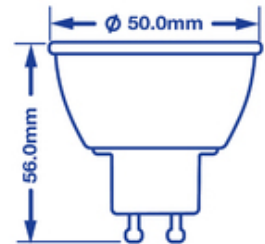

Verbatim LED GU10 6W 4000K 450lm 4000K Neutral White 470 LM DIM

- GU10 Socket
- 220-204V
- 40,000 hours Lifetime
- Dimmable
- 91% Energy Saving
- Luminous Flux: 470 lm
- Equivalent to 64W incandescent bulb

Product Number	52308
General Data	
Lamp Socket	GU10
Electric Data	
Wattage (W)	6.0
Wattage Equivalent (W)	64
Voltage (V)	220-204
Dimmable	yes
Power Factor	≥0.7
Operating Frequency (Hz)	50/60
Geometric Data	
Length (mm)	56
Diameter (in mm)	50
Weight (g)	55
Photometric Data	
Luminous Flux (lm)	470
Luminous Flux 90° Cone (lm)	450
CRI	80
CCT (K)	4000
Luminous Intensity (cd)	1170
Beam Angle (°)	35
Luminous Efficacy (lm/W)	78
Lifetime (hrs)	40,000
Switching Cycle	100,000

28/11/2014

Photometric Diagrams

Energy Rating

Technical Packaging Details

Barcode
023942523086

EAN 128
(02)00023942523086(37)10(91)814

EAN 14
50023942523081

Pack Dimensions(HxWxL)
H67 *W51*L51mm (mm)

MOQ
10

Carton Dimensions (HxWxL)
H97*W125 *L285mm (mm)

Cartons/Pallet
171

Layers/Pallet
9

Units/Pallet
1710

28/11/2014