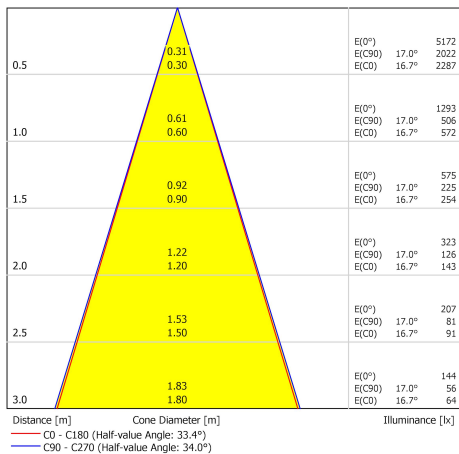

Verbatim LED GU10 6W 4000K 450lm 4000K Neutral White 470 LM DIM

- GU10 Socket
- 220-204V
- 40,000 hours Lifetime
- Dimmable
- 91% Energy Saving
- Luminous Flux: 470 lm
- Equivalent to 64W incandescent bulb

Product Number	52308
General Data	
Lamp Socket	GU10
Electric Data	
Wattage (W)	6.0
Wattage Equivalent (W)	64
Voltage (V)	220-204
Dimmable	yes
Power Factor	≥0.7
Operating Frequency (Hz)	50/60
Geometric Data	
Length (mm)	56
Diameter (in mm)	50
Weight (g)	55
Photometric Data	
Luminous Flux (lm)	470
Luminous Flux 90° Cone (lm)	450
CRI	80
CCT (K)	4000
Luminous Intensity (cd)	1170
Beam Angle (°)	35
Luminous Efficacy (lm/W)	78
Lifetime (hrs)	40,000
Switching Cycle	100,000

28/11/2014

Photometric Diagrams

Energy Rating

Technical Packaging Details

Barcode
023942523086

EAN 128
(02)00023942523086(37)10(91)814

EAN 14
50023942523081

Pack Dimensions(HxWxL)
H67 *W51*L51mm (mm)