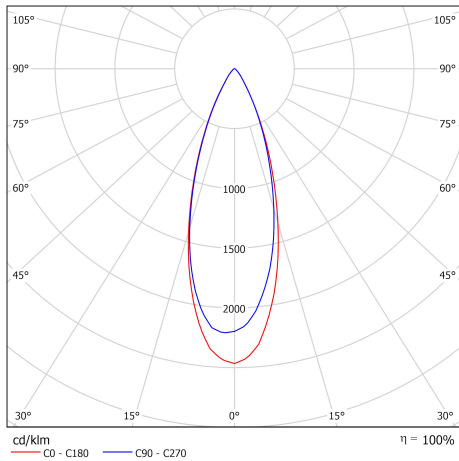

Verbatim LED GU10 6W 4000K 450lm 4000K Neutral White 470 LM DIM

- GU10 Socket
- 220-204V
- 40,000 hours Lifetime
- Dimmable
- 91% Energy Saving
- Luminous Flux: 470 lm
- Equivalent to 64W incandescent bulb

Product Number	52308
General Data	
Lamp Socket	GU10
Electric Data	
Wattage (W)	6.0
Wattage Equivalent (W)	64
Voltage (V)	220-204
Dimmable	yes
Power Factor	≥0.7
Operating Frequency (Hz)	50/60
Geometric Data	
Length (mm)	56
Diameter (in mm)	50
Weight (g)	55
Photometric Data	
Luminous Flux (lm)	470
Luminous Flux 90° Cone (lm)	450
CRI	80
CCT (K)	4000
Luminous Intensity (cd)	1170
Beam Angle (°)	35
Luminous Efficacy (lm/W)	78
Lifetime (hrs)	40,000
Switching Cycle	100,000

28/11/2014

Photometric Diagrams

Energy Rating

Technical Packaging Details

Barcode
023942523086

EAN 128
(02)00023942523086(37)10(91)814

EAN 14
50023942523081

Pack Dimensions(HxWxL)
H67 *W51*L51mm (mm)