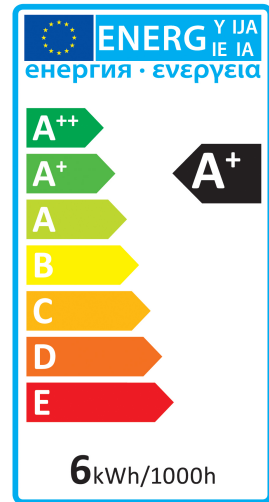

Verbatim LED GU10 6W 4000K 450lm 4000K Neutral White 470 LM DIM

- GU10 Socket
- 220-204V
- 40,000 hours Lifetime
- Dimmable
- 91% Energy Saving
- Luminous Flux: 470 lm
- Equivalent to 64W incandescent bulb

Product Number	52308
General Data	
Lamp Socket	GU10
Electric Data	
Wattage (W)	6.0
Wattage Equivalent (W)	64
Voltage (V)	220-204
Dimmable	yes
Power Factor	≥0.7
Operating Frequency (Hz)	50/60
Geometric Data	
Length (mm)	56
Diameter (in mm)	50
Weight (g)	55
Photometric Data	
Luminous Flux (lm)	470
Luminous Flux 90° Cone (lm)	450
CRI	80
CCT (K)	4000
Luminous Intensity (cd)	1170
Beam Angle (°)	35
Luminous Efficacy (lm/W)	78
Lifetime (hrs)	40,000
Switching Cycle	100,000

28/11/2014

Photometric Diagrams

Energy Rating

Technical Packaging Details

Barcode
023942523086

EAN 128
(02)00023942523086(37)10(91)814

EAN 14
50023942523081

Pack Dimensions(HxWxL)
H67 *W51*L51mm (mm)