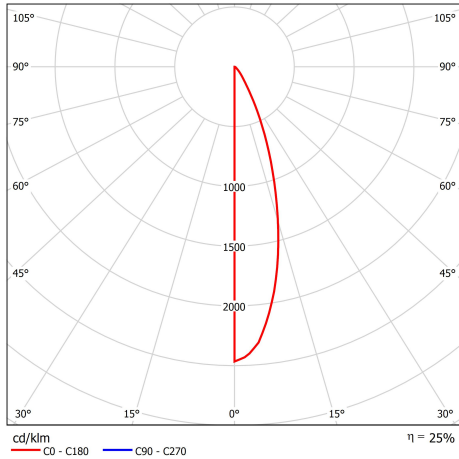

Verbatim LED GU10 6W 4000K 450lm 4000K Neutral White 470 LM DIM

- GU10 Socket
- 220-204V
- 40,000 hours Lifetime
- Dimmable
- 91% Energy Saving
- Luminous Flux: 470 lm
- Equivalent to 64W incandescent bulb

Product Number	52308
General Data	
Lamp Socket	GU10
Electric Data	
Wattage (W)	6.0
Wattage Equivalent (W)	64
Voltage (V)	220-204
Dimmable	yes
Power Factor	≥0.7
Operating Frequency (Hz)	50/60
Geometric Data	
Length (mm)	56
Diameter (in mm)	50
Weight (g)	55
Photometric Data	
Luminous Flux (lm)	470
Luminous Flux 90° Cone (lm)	450
CRI	80
CCT (K)	4000
Luminous Intensity (cd)	1170
Beam Angle (°)	35
Luminous Efficacy (lm/W)	78
Lifetime (hrs)	40,000
Switching Cycle	100,000

28/11/2014

Photometric Diagrams

Energy Rating

Technical Packaging Details

Barcode
023942523086

EAN 128
(02)00023942523086(37)10(91)814

EAN 14
50023942523081

Pack Dimensions(HxWxL)
H67 *W51*L51mm (mm)