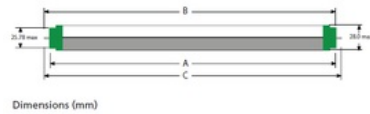

ToLEDo Superia Tubes

ToLEDo Superia Tube 5Ft 32W 3200LM 840

0027027

TECHNICAL DRAWINGS

Dimensions (mm)			
2ft	A	B	C
Min	-	594.5	-
Max	598.8	596.9	604.0

Dimensions (mm)			
4ft	A	B	C
Min	-	1204.1	-
Max	1199.4	1206.5	1213.6

Dimensions (mm)			
5ft	A	B	C
Min	-	1504.7	-
Max	1500.0	1507.1	1514.0

ENERGY LABEL

□