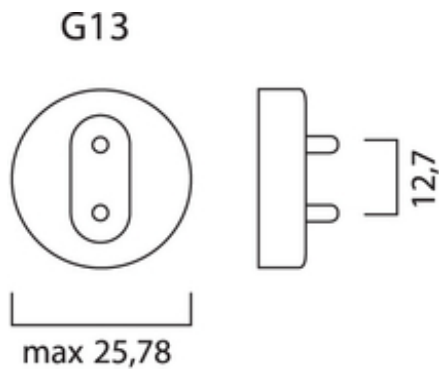

ToLEDo Superia Tubes

ToLEDo Superia Tube 5Ft 32W 3200LM 840

0027027

Optical data

Light colour	840 Cool White
CRI (Ra)	85
Beam angle (Rated) (°)	120
Suitable for accent lighting	No
Beam angle(°)	120
Colour Consistency	6
Colour temperature (K)	4000
Luminous flux (Nominal) (lm)	3200
Luminous flux (Rated) (lm)	3200
Lumen maintenance at end of nominal life (%)	0.7
Adjustable chromaticity	No

Electrical data

kWh per 1000 hours burning time	32
Efficacy (Rated) (lm/w)	100
Watt (Rated) (W)	32
Watt (Nominal) (W)	32
Voltage (V)	100-240
Current (A)	0.150
Lamp power factor	0.95

Physical data

Weight (kg)	0.42
Lamp Length (mm) - C/L	1500
Max. Lamp Diameter (mm) - D	28
Lamp dimension equal to filament lamp equivalent	Yes
Designed for optimum use in non standard conditions	No
Fluorescent lamp replacement	Yes
Single packaging type	Box/Sleeve
Single package dimensions (L x W x H) (cm)	156.50 x 3.00 x 3.00
Outer package dimensions (L x W x H) (cm)	159.00 x 10.00 x 6.00

ToLEDo Superia Tubes

ToLEDo Superia Tube 5Ft 32W 3200LM 840

0027027

TECHNICAL DRAWINGS

Dimensions (mm)			
2ft	A	B	C
Min	-	594.5	-
Max	598.8	596.9	604.0

Dimensions (mm)			
4ft	A	B	C
Min	-	1204.1	-
Max	1199.4	1206.5	1213.6

Dimensions (mm)			
5ft	A	B	C
Min	-	1504.7	-
Max	1500.0	1507.1	1514.0

ENERGY LABEL

□