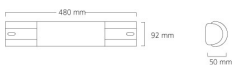

Elite mirror light (with push plate)

ELITE WHITE 11W LYNX-S PUSH PLATE

0053404

CRI (Ra)	80
Distribution type	Symmetric
Light colour	Warm white
Adjustable chromaticity	N

Electrical data

Control gear mounting	Integral
Control gear type	Conventional
Electrical protection	Class II
Energy efficiency level	A
kWh per 1000 hours burning time	14
Mains voltage (V)	100-240V~

Physical data

Colour	White
Diffuser finish	Opal
Nominal Product Height (mm)	92
IP rating	IP21
Nominal Product Length (mm)	480
Weight (kg)	0.836
Nominal Product Width (mm)	50

Packaging

Product EAN number	5410288534046
Packaging single height (cm)	53.0
Packaging single length (cm)	5.4
Single packaging type	Carton
Packaging single width (cm)	12.0
Units per outer package	1
Packaging outer height (cm)	5.4
Packaging outer length (cm)	53.0
Packaging outer width (cm)	12.0

TECHNICAL DRAWINGS