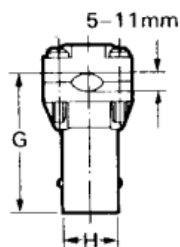

Datasheet

37 way top/side entry cover, D hood

RS Stock 467-712

Dimensions: (mm)

90° Outlet

Straight Outlet

Specifications

- Universal fitting straight & 90° outlet
- Extra Strong Cable Clamp
- Suitable for use with slide locks
- Supplied complete with clips and retainers
- UL 94V-0 rated moulded parts

- Straight or 90 outlet
- Minimum width for applications where packing density is important
- Suitable for use with slide locks