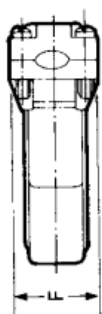

Datasheet

37 way top/side entry cover, D hood

RS Stock 467-712

Dimensions: (mm)

90° Outlet

Straight Outlet

Specifications

- Universal fitting straight & 90° outlet
- Extra Strong Cable Clamp
- Suitable for use with slide locks
- Supplied complete with clips and retainers
- UL 94V-0 rated moulded parts

- Straight or 90 outlet
- Minimum width for applications where packing density is important
- Suitable for use with slide locks