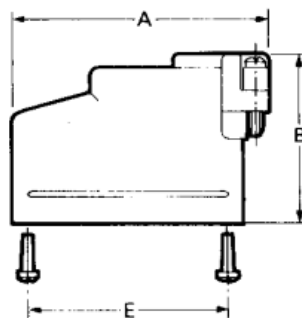

Datasheet

37 way top/side entry cover, D hood

RS Stock 467-712

Dimensions: (mm)

90° Outlet

Straight Outlet

Specifications

- Universal fitting straight & 90° outlet
- Extra Strong Cable Clamp
- Suitable for use with slide locks
- Supplied complete with clips and retainers
- UL 94V-0 rated moulded parts

- Straight or 90 outlet
- Minimum width for applications where packing density is important
- Suitable for use with slide locks