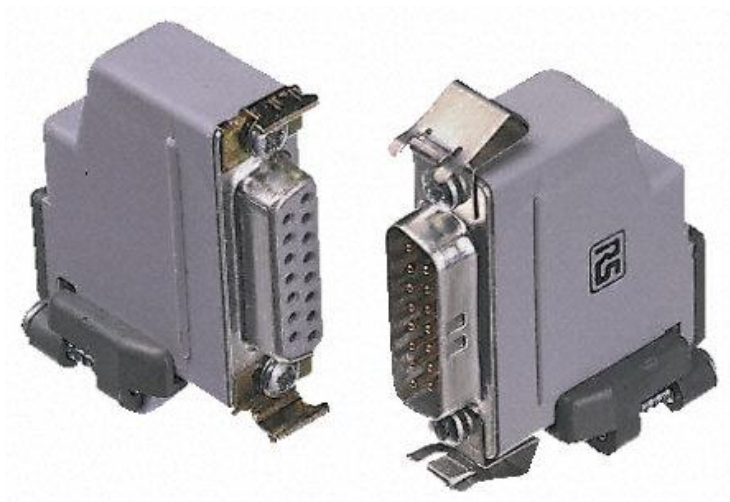

Datasheet

37 way top/side entry cover, D hood

RS Stock 467-712

Dimensions: (mm)

90° Outlet

Straight Outlet

Specifications

- Universal fitting straight & 90° outlet
- Extra Strong Cable Clamp
- Suitable for use with slide locks
- Supplied complete with clips and retainers
- UL 94V-0 rated moulded parts

- Straight or 90 outlet
- Minimum width for applications where packing density is important
- Suitable for use with slide locks