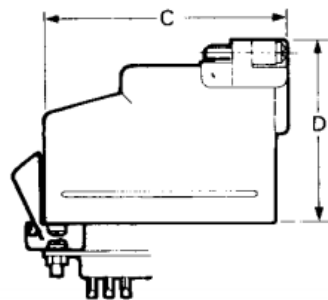

Datasheet

37 way top/side entry cover, D hood

RS Stock 467-712

Dimensions: (mm)

90° Outlet

Straight Outlet

Specifications

- Universal fitting straight & 90° outlet
- Extra Strong Cable Clamp
- Suitable for use with slide locks
- Supplied complete with clips and retainers
- UL 94V-0 rated moulded parts

- Straight or 90 outlet
- Minimum width for applications where packing density is important
- Suitable for use with slide locks