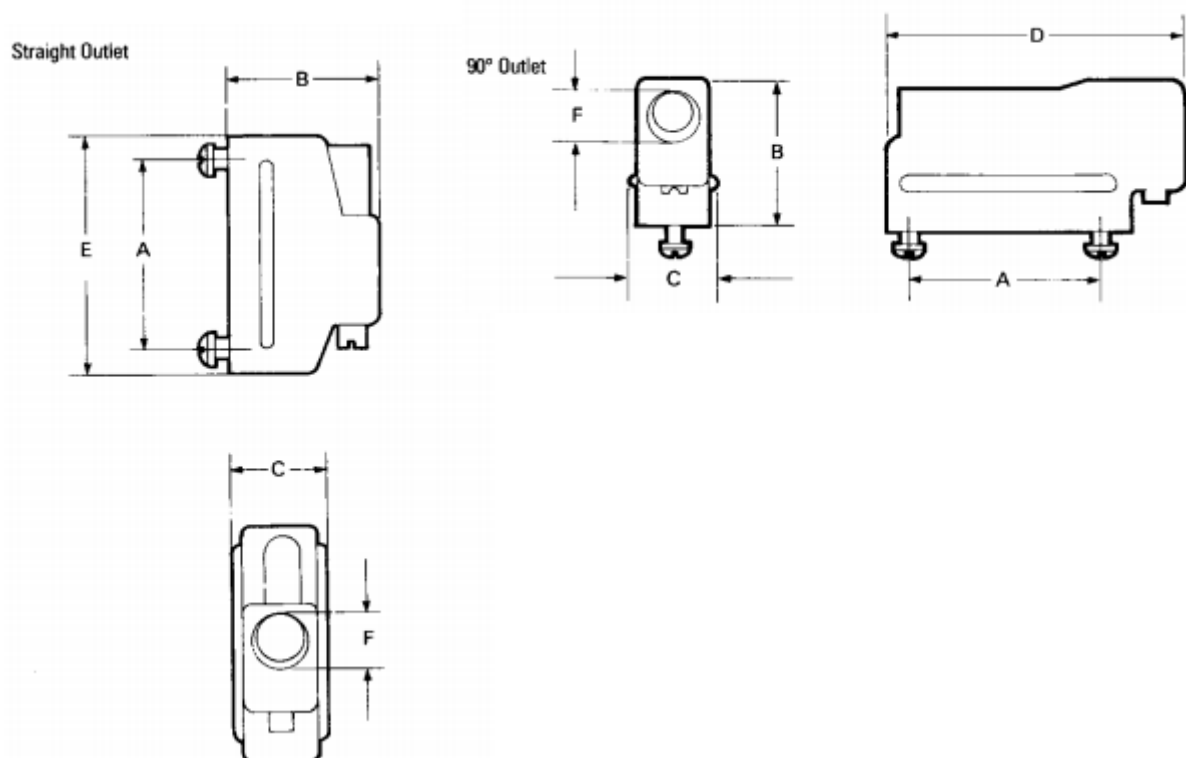

Datasheet

37 way top/side entry cover, D hood

RS Stock 467-712

Dimensions: (mm)

90° Outlet

Straight Outlet

Specifications

- Universal fitting straight & 90° outlet
- Extra Strong Cable Clamp
- Suitable for use with slide locks
- Supplied complete with clips and retainers
- UL 94V-0 rated moulded parts

- Straight or 90 outlet
- Minimum width for applications where packing density is important
- Suitable for use with slide locks