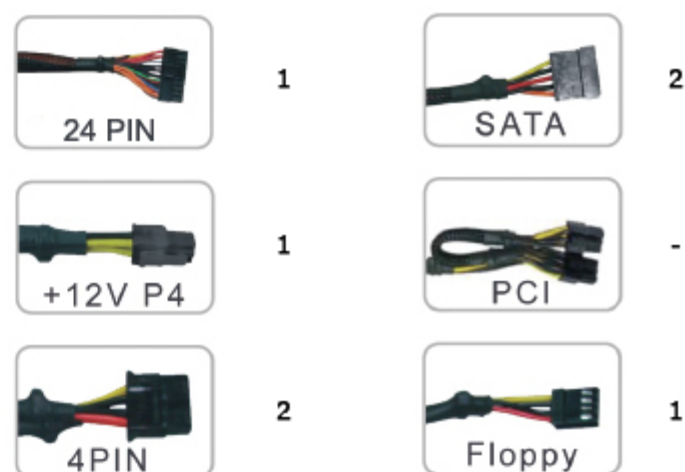

300W ATX PSU

Ultra Silent ATX Power Supply
Model 9PA300CR00 with 12cm Fan

Features & Specifications

- DC Output Power: 300W
- Operating Temperature: 0°C ~ 40°C
- Storage Temperature: 0°C ~ 60°C
 - Dimensions: 150x140x86mm
 - 12cm Silent Black Fan
- Protection Mode: Short Circuit Protection, Over Voltage Protection, Over Current Protection, Over Power Protection
 - AC Inlet: 230V, 10/5A, 50-60Hz
 - Efficiency: 80% Min. Active PFC
 - No load Stand-by Power: 0.75W Max.
- Complies with California Energy Commission & RoHS
- Full Series safety Approved by IEC60950

Cables & Connectors:

DC OUTPUT	3.3V	5V	12V ₁	12V ₂	-12V	5VSB
Min	0.1 A	0.2 A	0.1 A	0.5 A	0.0 A	0.0 A
Max	21 A	20 A	14 A	14 A	0.5 A	2.5 A
Total	300W					