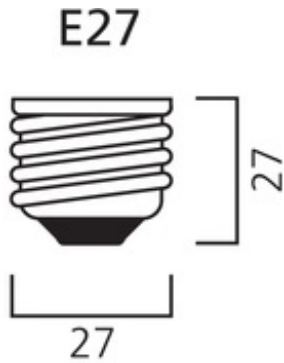

Mini-Lynx Fast-Start

ML FAST-START 840 E27 20W SLV

0035125

Range features

CE

PRODUCT OVERVIEW

Ordering number	0035125
Technology	Compact Fluorescent
Light colour	840 Cool White
Energy class	A
Average life (Rated) (h)	10000
Lamp shape	STICK
Lamp finish	FROSTED
Dimmable	No
Cap/Base	E27
Type	STICK
EAN code	5410288351254
CRI (Ra)	80
Colour temperature (K)	4000
Luminous flux (Rated) (lm)	1200
Efficacy (Rated) (lm/w)	60.00
Watt (Nominal) (W)	20
Equivalent watt (W)	86
Voltage (V)	220-240

Mini-Lynx Fast-Start

ML FAST-START 840 E27 20W SLV

0035125

DATA TABLE

General data

Dry applications use only	Yes
Technology	Compact Fluorescent
Ordering number	0035125
Energy saving lamp	Yes
Average life (Rated) (h)	10000
Energy class	A
Average life (Nominal) (h)	10000
Lamp finish	FROSTED
Lamp shape	STICK
Dimmable	No
Cap/Base	E27
Type	STICK
EAN code	5410288351254
E-number FI	4940287
E-number SE	8357550
Product name	ML FAST-START 840 E27 20W SLV
Lamp mercury content (mg)	<2.5
Starting time (max) (s)	< 1.0 Sec
Warm-up time to 60% of full light (max) (s)	< 40 s
Control gear required	NO
IEC Reference	IEC 60968
IEC Reference 2	IEC 60969
IEC Reference 3	IEC 55015
ILCOS code	FBTH-20/40/1b-E27-48/136
Intended purpose	General lighting
No. of switching cycles before premature failure (min)	30000
Special purpose lamp	No
Transformer required	No
Sales pack quantity	10
Optimal operating condition (°C)	25° C, cap-up, Stated lumen output may vary if operated in non-standard position

Mini-Lynx Fast-Start

ML FAST-START 840 E27 20W SLV

0035125

Optical data

Light colour	840 Cool White
CRI (Ra)	80
Colour temperature (K)	4000
Lumen maintenance at end of nominal life (%)	= 75 %
Luminous flux (Rated) (lm)	1200
Luminous flux (Nominal) (lm)	1200
Chromaticity coordinate Y	0.380
Chromaticity coordinate X	0.38

Physical data

Lamp Length (mm) - C/L	136
Lamp Diameter (mm) - D	48

Mini-Lynx Fast-Start

ML FAST-START 840 E27 20W SLV

0035125

TECHNICAL DRAWINGS

ENERGY LABEL