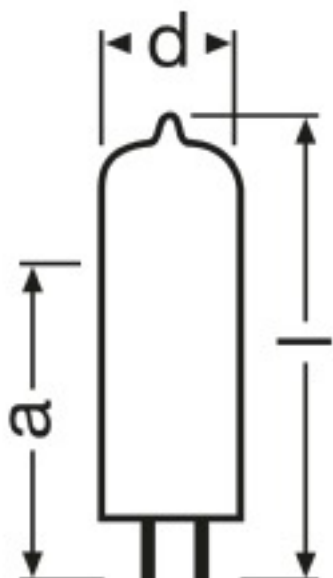

## Technical data

---

### Light technical data

Nominal luminous flux	5600 lm
Luminous flux	5600 lm

### Dimensions & weight

Diameter	11.5 mm
Filament length	3.00 mm
Light center length (LCL)	30.0 mm
Length	44.0 mm
Filament diameter	4.8 mm

Product line drawing with letters

Base