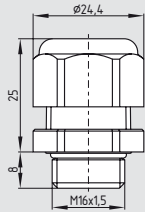

EX-certified screwed cable gland