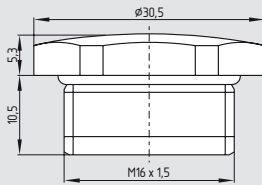

EX-certified screw plug

Dust zone 22

Ordering details

Tamperproof screws
M5 x 12   **1135338**
M5 x 16   **1135339**
M5 x 20   **1135340**
(Quantity 2 pcs)

EX-certified
screwed cable gland   **EX-KLE-M16x1.5**
EX-certified
screw plug   **EX-VS-M16x1,5**