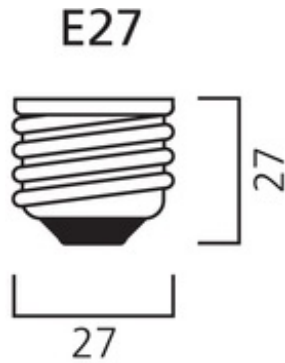

ToLEDo Candle

ToLEDo Candle Dim Clear 470LM E27 SL

0026929

TECHNICAL DRAWINGS