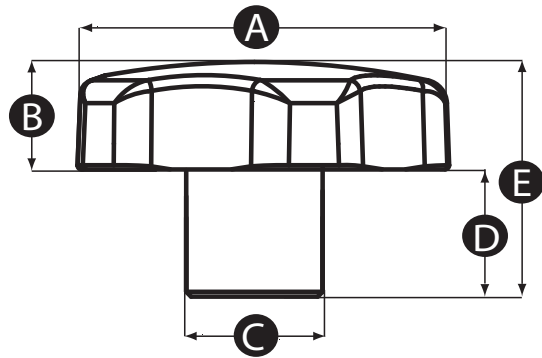

DataSheet

Female Metal Lobe Knob

Material

Pressed stainless steel spot welded stainless steel boss.

Finish

Matt

Thread

Machined thread

Part No.	A	B	C	D	E	Thread size
478614	40	12	14	12	24	M8
478624	50	14	18	18	31	M10
478620	60	18	20	21	39	M12