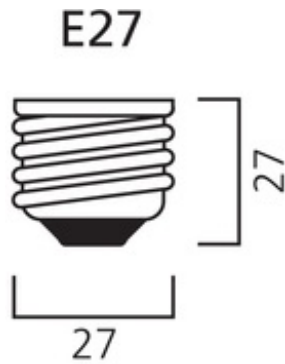

Mini-Lynx Fast-Start

ML FAST-START 827 E27 23W SLV

0035128

DATA TABLE

General data

Ordering number	0035128
Dry applications use only	Yes
Technology	Compact Fluorescent
Average life (Rated) (h)	10000
Average life (Nominal) (h)	10000
Energy class	A
Energy saving lamp	Yes
Lamp shape	Stick
Lamp finish	frosted
Dimmable	No
Cap/Base	E27
Type	Mini-Lynx Fast Start T3 4U Stick
EAN code	5410288351285
E-number FI	4940289
E-number SE	8357552
Long description	
Product name	ML FAST-START 827 E27 23W SLV
Lamp mercury content (mg)	<2.5
Starting time (max) (s)	< 1.0 Sec
Warm-up time to 60% of full light (max) (s)	< 40 s
Control gear required	No
IEC Reference	IEC 60968
IEC Reference 2	IEC 60969
IEC Reference 3	IEC 55015
ILCOS code	FBTH-23/27/1b-E27-48/148
Intended purpose	General lighting
No. of switching cycles before premature failure (min)	30000
Special purpose lamp	No
Transformer required	No
Sales pack quantity	10
Optimal operating condition (°C)	25° C, cap-up, Stated lumen output may vary if operated in non-standard position

Mini-Lynx Fast-Start

ML FAST-START 827 E27 23W SLV

0035128

Optical data

Light colour	827 Homelight
CRI (Ra)	80
Colour temperature (K)	2700
Lumen maintenance at end of nominal life (%)	= 75.0 %
Luminous flux (Nominal) (lm)	1450
Luminous flux (Rated) (lm)	1450
Chromaticity coordinate X	0.463
Chromaticity coordinate Y	0.42
Rated lumen maint. factor at 6000 h	= 80.0 %

Physical data

Weight (kg)	0.09
Lamp Length (mm) - C/L	148
Max. Lamp Diameter (mm) - D	48
Single packaging type	Box/Sleeve
Single package dimensions (L x W x H) (cm)	16.50 x 4.80 x 4.80
Outer package dimensions (L x W x H) (cm)	25.30 x 11.00 x 18.50

Mini-Lynx Fast-Start

ML FAST-START 827 E27 23W SLV

0035128

TECHNICAL DRAWINGS

ENERGY LABEL