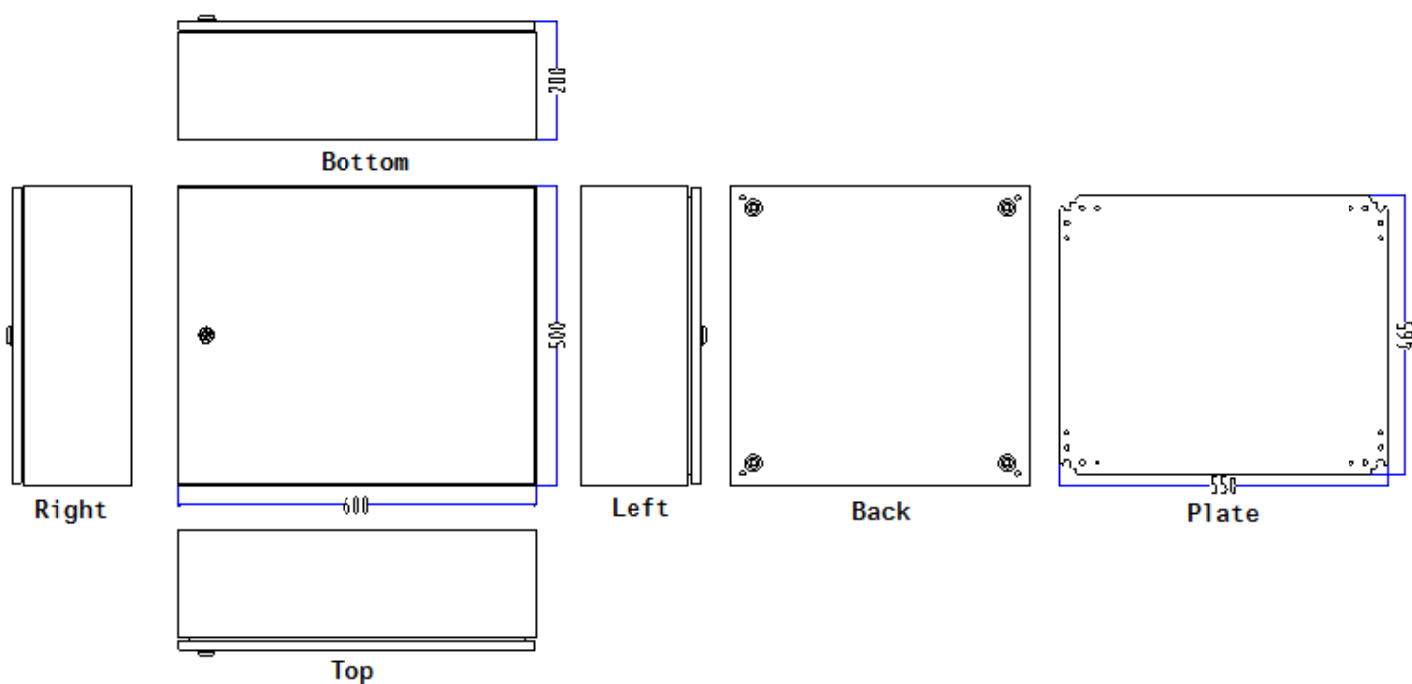

Product Datasheet

ENGLISH

S.S. Wall Box with Brackets/Chassis Plates

Drawings:

ENGLISH

Package Contain:

1 x Enclosure

1 x Chassis Plate

1 x Lock

1 x Fixing accessories

Product Specification:

Material: AISI304

Door Lock Type: Single Lock System

Door Type: Plain

Dimensions: 500 x600 x 200mm

External Height: 500 mm

External Width: 600 mm

Thickness: 1.2mm for enclosure & door

Chassis Plate: Zinc coated steel 1.5mm

Fixing Kit: Yes

Gland Plate: Yes

IP Rating: IP66

Against mechanical impacts: IK10