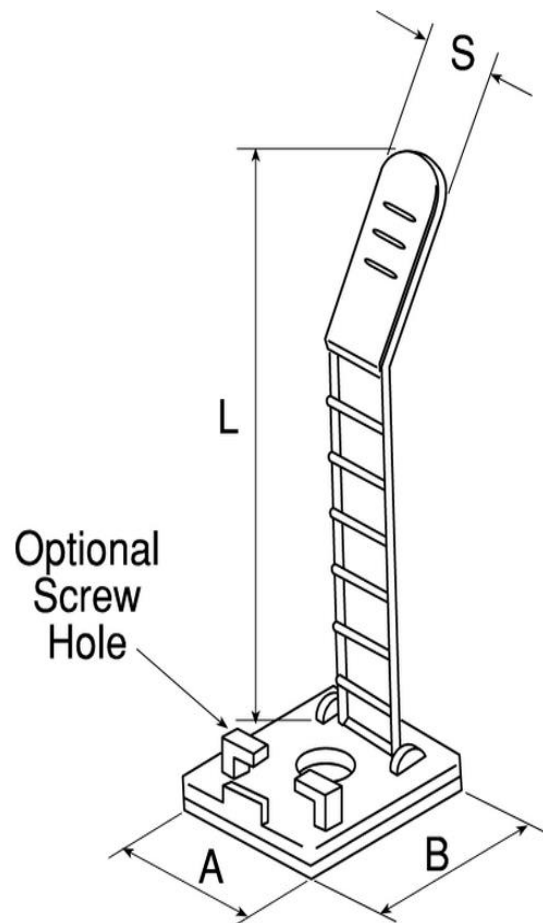

Datasheet

RS Grey Nylon 66 Self Adhesive Adjustable Clamp, 26mm Bundle Diameter

RS Stock number 404-443

Dimensions (mm)					
Stock no.	A	B	S	L	Max. Bundle Dia.
404-455	18	25	8	70	17
404-449	21	30.5	12	90	22
404-443	21	30.5	12	108	26

Dimensions – mm