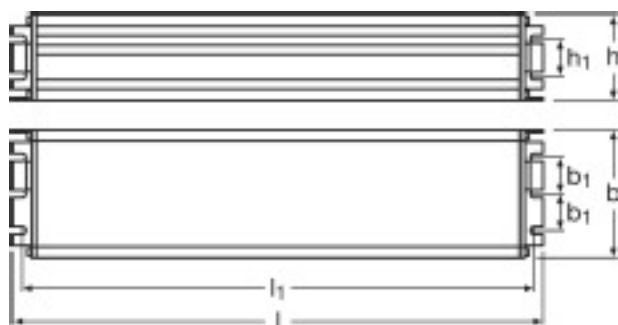

¹⁾ At 230 V

²⁾ Permitted voltage range

³⁾ +1.0/-0.5 V

⁴⁾ Maximum

⁵⁾ Maximum / At 250 μ s

⁶⁾ Minimum/Full load at 230 V/Half load at 230 V

⁷⁾ SELV-equivalent

Dimensions & weight

Maximum cable length – system	10 m
Length	250.0 mm
Width	60.0 mm
Height	39.0 mm
Product weight	1100.00 g
Cable cross-section, output side	1.5 mm ² ¹⁾
Cable cross-section, input side	1.0 mm ² ¹⁾

¹⁾ Flexible