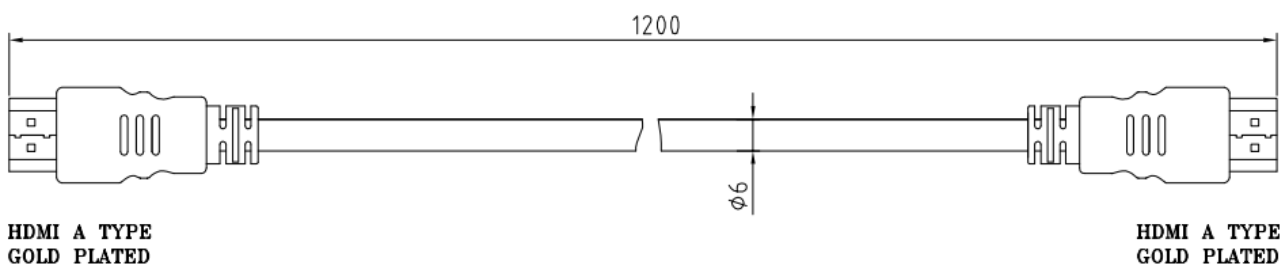

Datasheet

NewRS 1.2m White Video Cable Assembly HDMI to HDMI

RS Stock 876-2393

Dimensions: (mm)

Specification

- HDMI white cable V1.4 Wire Gauge: 3AWG [1P* (30AWG copper+FPE) + D + AL] *5P + (30AWG copper + HDPE)* 4C+AL+64/0.12 ALMG + D + PVC6MM
- Hood: Moulding type , white in colour, HDMI A type, Gold Plated
- Cable Electrical Test: 100% open short & miss wire test