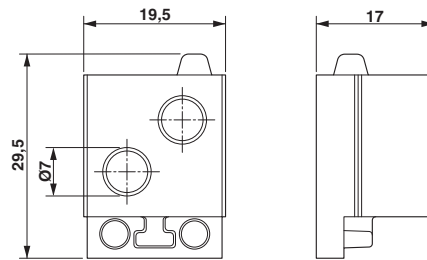

Technical data

Dimensions

External cable diameter	2x 6 mm ... 7 mm
-------------------------	------------------

Ambient conditions

Degree of protection	IP54
	IP55 (when using a CES-B...-SFFS-PLBK sealing frame with screw locking)
Ambient temperature (operation)	-40 °C ... 80 °C (static)

cUL Recognized

Cable sleeve - CES-STPG-GY-2X7 - 1410110

Approvals

cULus Recognized  US

Drawings

Dimensioned drawing

Dimensional drawing