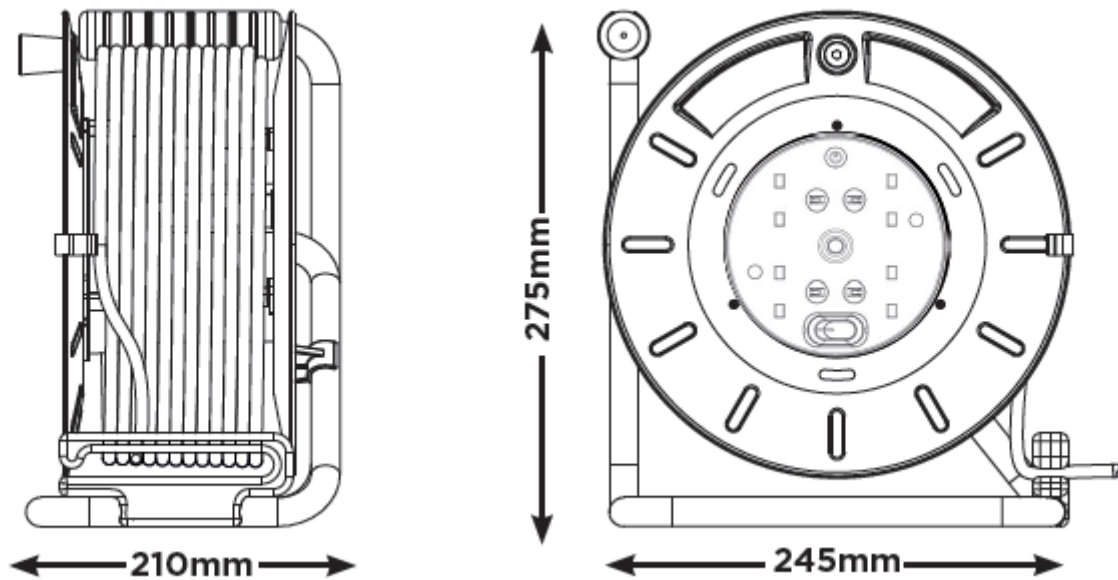

Datasheet

40m Heavy Duty Metal Open Reel

RS Stock number 889-2501

Description:

This larger plastic constructed extension reel has been designed and engineered for efficiency. The plastic drum provides reliable protection when in use, transported or stored. Using highly visible green cable, this range of extension reels provides four shuttered, LED indicator, power switch and has a built-in safety thermal cut-out for protection against overloading when fully reeled.

Product Information

Part No:	889-2501
Type:	Heavy Duty Metal Open Cable Reel
Cable Type:	PVC
Cable Length (m):	40
Amp:	13
Product Dimensions:	H:10.8 x W:9.6 x D:8.2
(Inch/cm)	H:27.5 x W:24.5 x D:21

Specifications:

Standards:	BS EN 61242. ASTA Approved
Maximum Load:	720W/240V - Fully Wound 3120W/240V - Fully Unwound
Switch:	Double Pole
Cable length	40m
Cable Size:	Cable Size - 1.25mm ² (HO5VV-F)

Features

- » Robust case reel, with four shutter sockets
- » Safety thermal cut-out
- » Power on/off switch
- » Power LED indicator