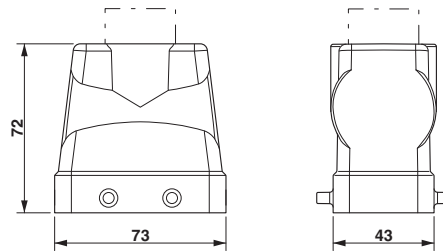

Housing - HC-B 10-TFQ-H-O1PG29G - 1460076

Dimensioned drawing

Dimensional drawing