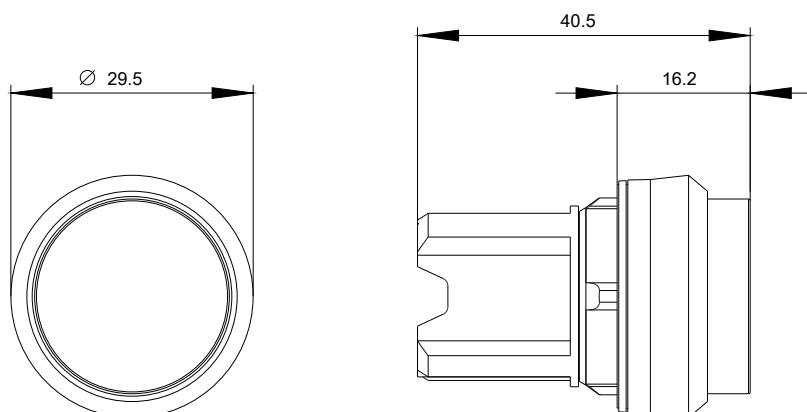

Height	mm	29.45
Width	mm	29.45
Shape of the installation opening		round
Mounting diameter	mm	22

Certificates/ approvals:

Further information

Information- and Downloadcenter (Catalogs, Brochures,...)

<http://www.siemens.com/industrial-controls/catalogs>

<http://support.automation.siemens.com/WW/view/en/3SU10300BB400AA0/all>

Image database (product images, 2D dimension drawings, 3D models, device circuit diagrams, EPLAN macros, ...)

http://www.automation.siemens.com/bilddb/cax_de.aspx?mfb=3SU10300BB400AA0&lang=en