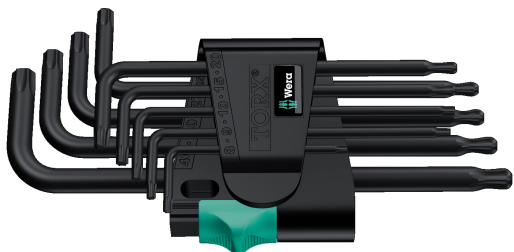

967 PKL/9 TORX® L-key set, BlackLaser

9-piece set in a two-component clip

Code		
05024242001	967 PKL TORX®	1 x TX 8x76 1); 1 x TX 9x79 1); 1 x TX 10x85 1); 1 x TX 15x90; 1 x TX 20x96; 1 x TX 25x104; 1 x TX 27x112; 1 x TX 30x122; 1 x TX 40x132

¹⁾ Product without ball-end at the long arm.