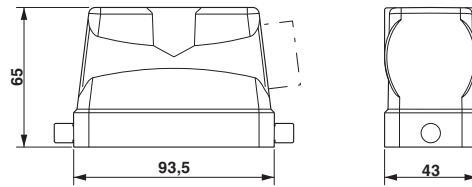

Housing - HC-B 16-TFL-N-O1STM25S - 1460102

Dimensioned drawing

Dimensional drawing

Phoenix Contact 2015 © - all rights reserved
<http://www.phoenixcontact.com>