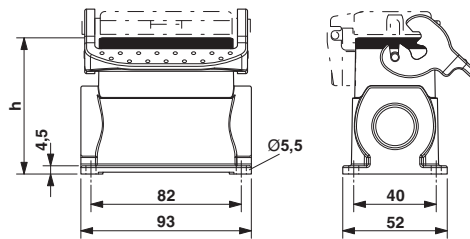

Technical data

Dimensions

Height	52 mm
Width	52 mm
Length	93 mm

Ambient conditions

Degree of protection of housing (IP)	IP65
Ambient temperature (operation)	-40 °C ... 125 °C

General

Note	For contact inserts HC-B10, BB18, DD42, M, K8/24
Type	B10
Housing type	Box mounting bases
Locking type	With single locking latch
No. of cable outlets	1
Cable exit	Left (view of the opened single locking latch)
Screw connection	none
Type of the screw connection	1x Pg16

Cable gland, Cable gland material: Polyamide, External cable diameter 10 mm ... 14 mm, Shielding: No, Connecting thread: Pg16

Cable gland - G-INS-PG16-S68N-NNES-S - 1411174

Cable gland, Cable gland material: Brass, nickel-plated, External cable diameter 10 mm ... 14 mm, Shielding: No, Connecting thread: Pg16, Color: silver

Cable gland - G-INSEC-PG16-S68N-NNES-S - 1411199

Cable gland, Cable gland material: Brass, nickel-plated, External cable diameter 10 mm ... 14 mm, Shielding: Yes, Connecting thread: Pg16, Color: silver

Plug for cable screw gland

Filler plugs - HC-BS-PG16 - 1674516

Filler plugs, for Pg screw connections, type Pg16

Housing - HC-B 10-SML-52/O1PG16 - 1673449

Drawings

Dimensional drawing

Dimensional drawing; $h = 52$ mm