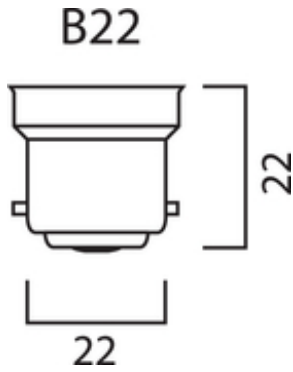

ToLEDo+ GLS

ToLEDo+ GLS Dim 7.5W 470LM 827 B22 SL

0026427

Electrical data

kWh per 1000 hours burning time	8
Watt (Rated) (W)	7.5
Watt (Nominal) (W)	7.5
Equivalent watt (W)	40
Voltage (V)	220-240
Lamp power factor	0.7

Physical data

Weight (kg)	0.09
Lamp Length (mm) - C/L	108
Max. Lamp Diameter (mm) - D	60
Single packaging type	Box/Sleeve
Single package dimensions (L x W x H) (cm)	11.40 x 6.40 x 6.40
Inner package dimensions (L x W x H) (cm)	20.90 x 14.10 x 14.10
Inner package net weight (kg)	0.54
Outer package dimensions (L x W x H) (cm)	74.80 x 21.70 x 31.80

ToLEDo+ GLS

ToLEDo+ GLS Dim 7.5W 470LM 827 B22 SL

0026427

TECHNICAL DRAWINGS

ENERGY LABEL

□