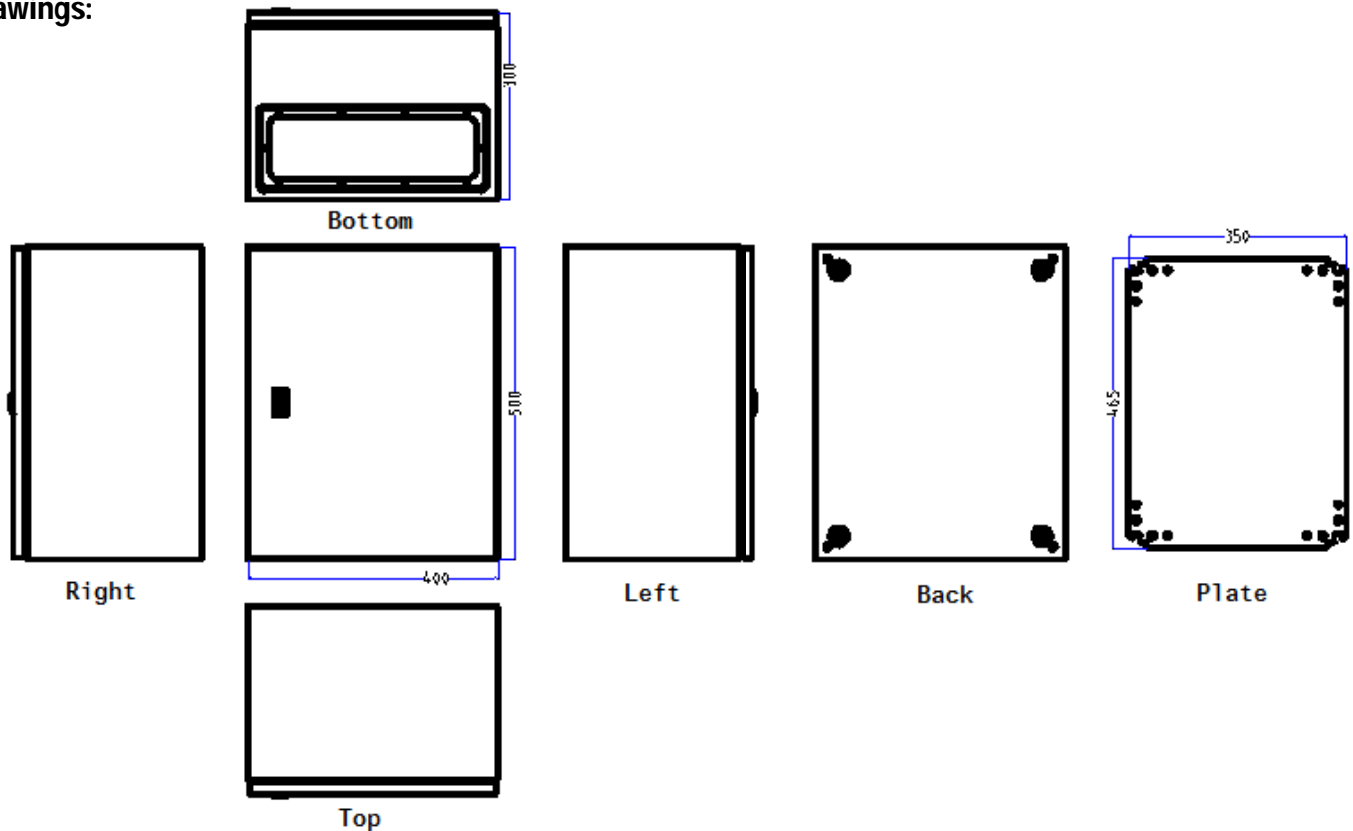

# MS Wall Box with Brackets/Chassis Plates

### Drawings:

ENGLISH

**Package Contain:**

**1 x Enclosure**

**1 x Chassis Plate**

**1x Lock**

**1 x Gland plate**

**1 x Sealing gasket**

**1 x Fixing accessories**

**Product Specification:**

**Material: Steel**

**Colour: Grey RAL 7032**

**Door Lock Type: Single Lock System**

**Door Type: Plain**

**Dimensions: 500 x400 x 300mm**

**External Height: 500 mm**