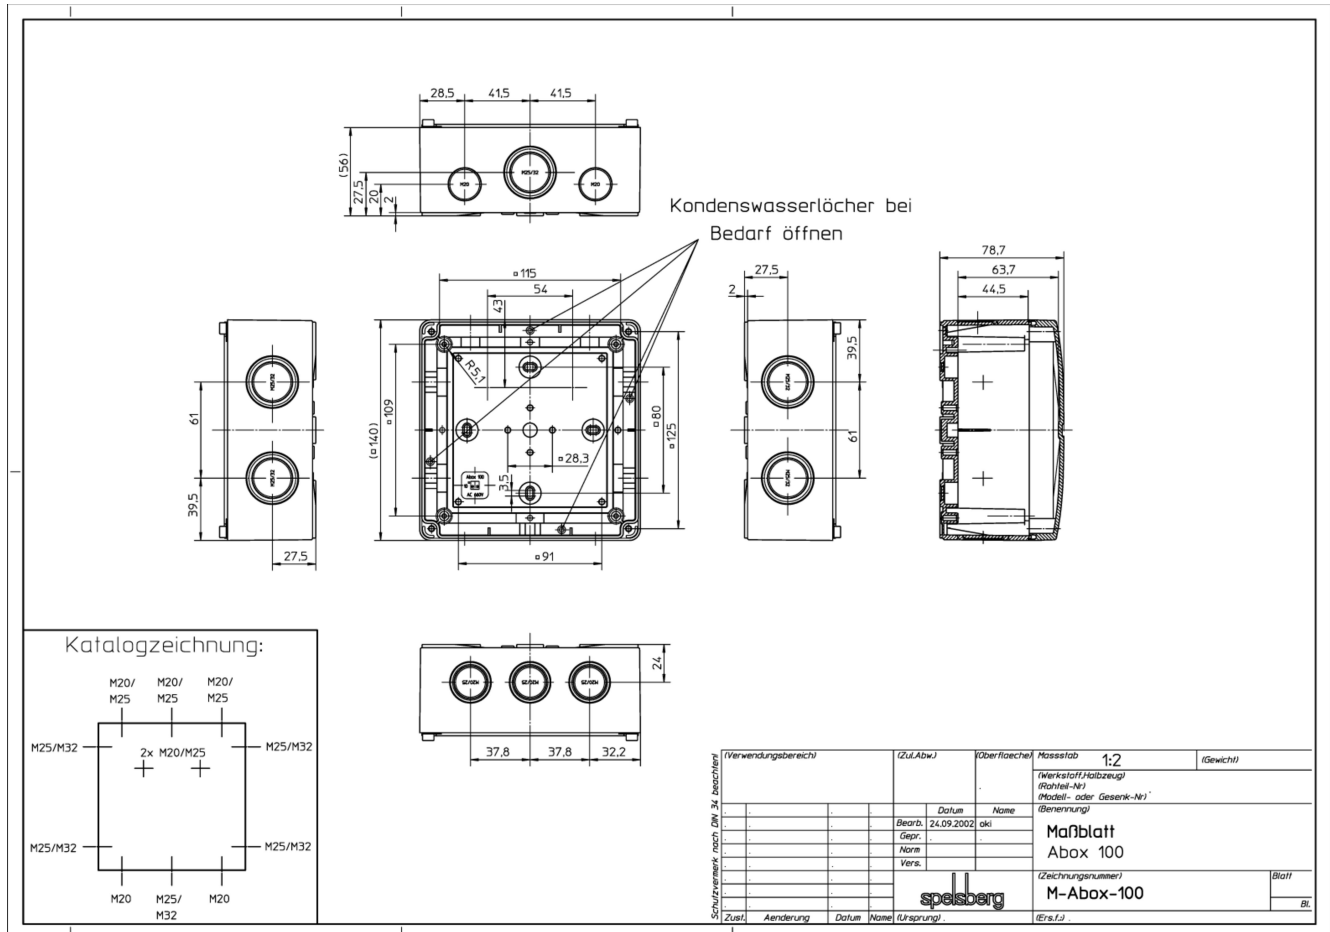

Drawing

Manufacturer

Günther Spelsberg GmbH + Co. KG
Im Gewerbepark 1
58579 Schalksmühle
+49 (0)2355/892-0
+49 (0)2355/892-299
www.spelsberg.de