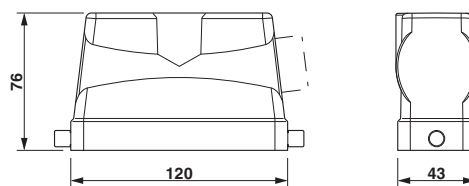

Technical data

Dimensions

Height	76 mm
Width	43 mm
Length	120 mm

Ambient conditions

Degree of protection of housing (IP)	IP65
Ambient temperature (operation)	-40 °C ... 125 °C

General

Note	For contact inserts HC-B24, BB46, BBB64, D64, DD108, M
Type	B24
Housing type	Sleeve housing
Locking type	for single locking latch
No. of cable outlets	1
Cable exit	Lateral
Screw connection	none
Type of the screw connection	1x M40
Housing material	Aluminum die-cast

Cable gland - HC-M-KV-Z-M40 - 1646175

Metal screw connection with strain relief clamp, thread length: 8 mm, cable sealing area: 24 - 33 mm, clamping area: 26 - 36 mm, SW 50, screw connection: M40

Plug for cable screw gland

Filler plugs - HC-M-BS-M40 - 1645875

Filler plug, metal, size: M40

Reducing adapter

Reducing adapter - REDUC-M-KV-M40/M32 - 1647640

Reducing adapter, M40 on M32, incl. O-ring

Drawings

Dimensioned drawing

Dimensional drawing