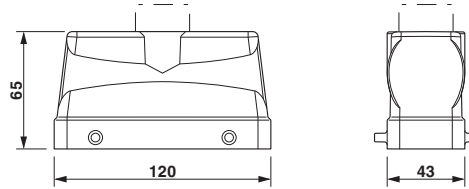

Housing - HC-B 24-TFQ-N-O1PG21S - 1460224

Dimensioned drawing

Dimensional drawing

Phoenix Contact 2015 © - all rights reserved
<http://www.phoenixcontact.com>