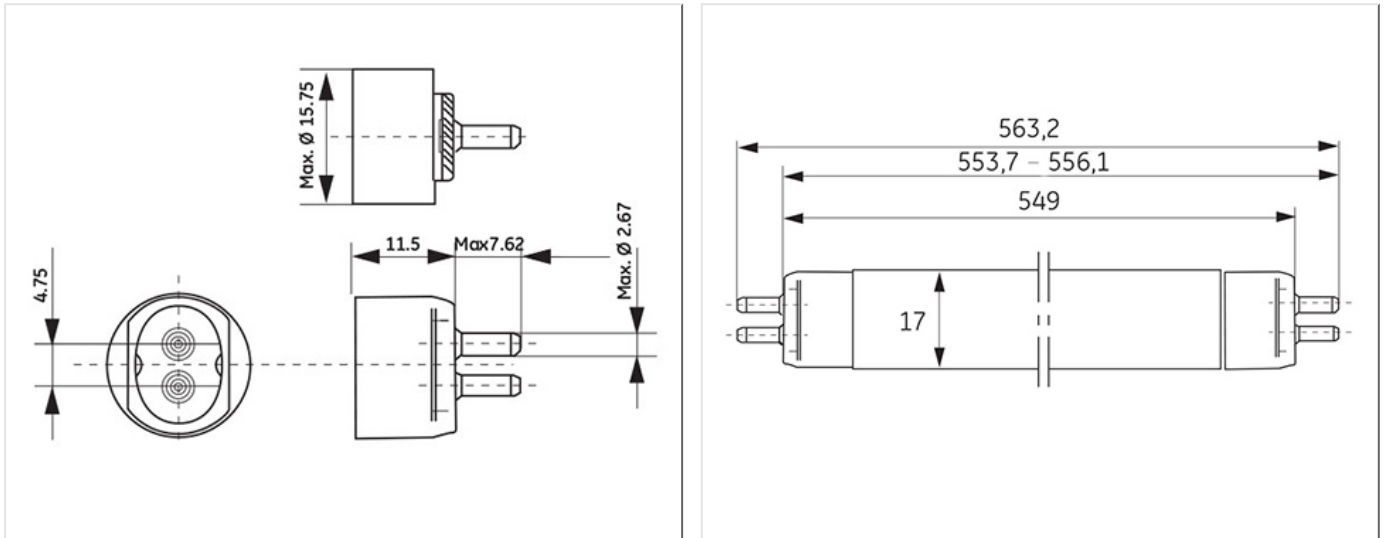

Technical drawing