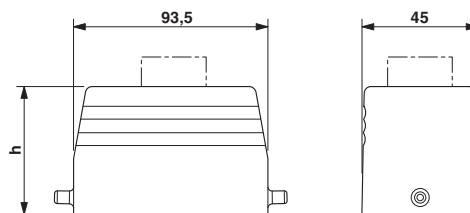

Technical data

Dimensions

Height	76 mm
Width	43 mm
Length	94 mm

Ambient conditions

Degree of protection of housing (IP)	IP65
Ambient temperature (operation)	-40 °C ... 125 °C

General

Note	For contact inserts HC-B16, BB32, D40, DD72, HS6, M, K
Type	B16
Housing type	Sleeve housings
Locking type	for single locking latch
No. of cable exits	1
Cable exit	Straight
Screw connection	none
Type of the screw connection	1x M25
Housing material	Aluminum die-cast

Metal screw connection up to 5 bar, thread length: 7 mm, cable diameter: 11 - 16 mm, WAF 27, screw connection: M25

Cable gland - HC-M-KV-M25(14-21) - 1646007

Metal screw connection up to 5 bar, thread length: 7 mm, cable diameter: 14 - 21 mm, WAF 34, screw connection: M25

Special cable screw connection M25, brass nickel-plated, grommet with 10 mm and 11 mm holes

Drawings

Dimensioned drawing

Dimensional drawing