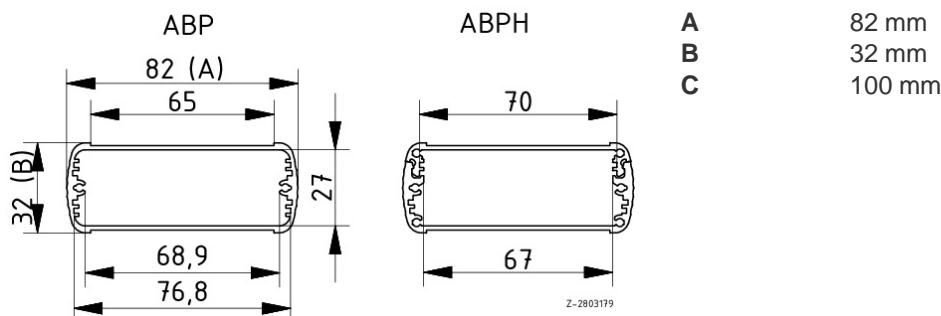

Technical drawings

Catalogue drawing in DXF format:
[84080100_ABP-800-0100.dxf](#) (1.1 MB)
3D product data in STEP format:
[Registration necessary](#)
Basic drawing for processing work:
[84080100_ABP-800-100-G.dxf](#) (260 KB)
Basic drawing for processing work:
[84080100_ABP-800-0100-G.dxf](#) (260 KB)
Catalogue drawing in PDF format:
[84080100_ABP-800-0100.pdf](#) (106 KB)

Assembly instructions

[Alubos-ABPH-....-....pdf](#) (124 KB)
[Alubos-ABM-....-SAL(-BE).pdf](#) (69 KB)
[Alubos-AB-WL-..pdf](#) (195 KB)
[Alubos-AB-....-HS.pdf](#) (67 KB)

Chapter download

[Alubos_GB.pdf](#) (865 KB)